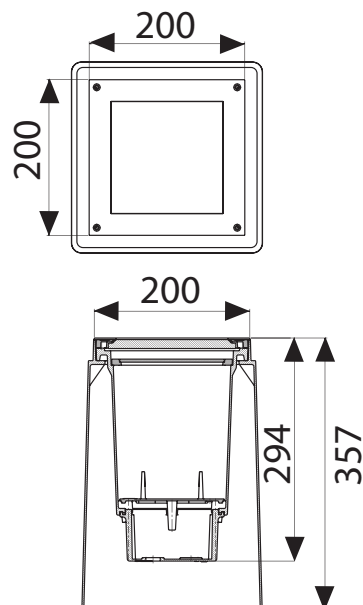

BL-7033

BL-7033.780

Lamp: HIT-DE

Power: 70W

Base: Rx7s

- Outdoor recessed ground luminaire
- Painted die-cast aluminium structure
- Stainless steel AISI 316 cover
- Transparent glass diffuser
- Aluminium reflector
- Silicon gaskets
- Stainless steel screws
- Technopolymer holder
- Painting using high resistance to UV and corrosion polyester powders