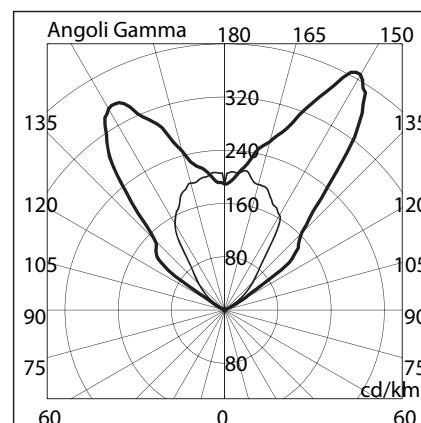

BL-7033

BL-7033.780

Lamp: HIT-DE

Power: 70W

Base: Rx7s

- Outdoor recessed ground luminaire
- Painted die-cast aluminium structure
- Stainless steel AISI 316 cover
- Transparent glass diffuser
- Aluminium reflector
- Silicon gaskets
- Stainless steel screws
- Technopolymer holder
- Painting using high resistance to UV and corrosion polyester powders