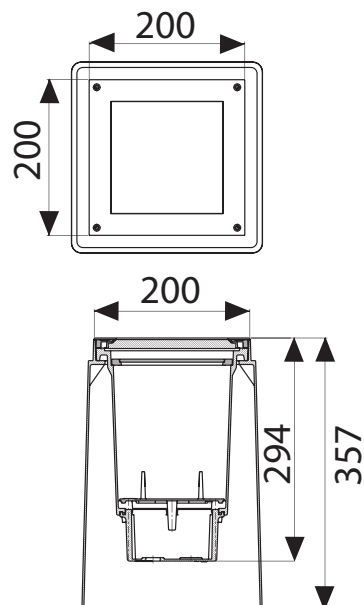

## BL-7031.350

Lamp: HIT-DE

Power: 70W

Base: Rx7s

- Outdoor recessed ground luminaire
- Painted die-cast aluminium structure
- Stainless steel AISI 316 cover
- Transparent glass diffuser
- Aluminium reflector
- Silicon gaskets
- Stainless steel screws
- Technopolymer holder
- Painting using high resistance to UV and corrosion polyester powders