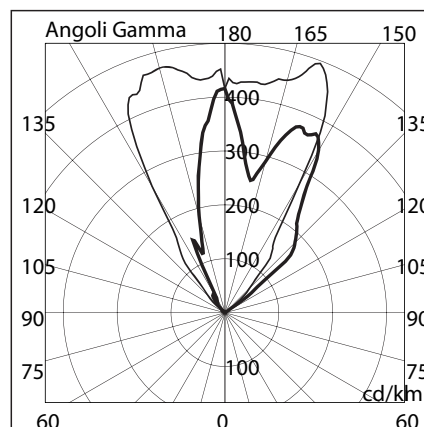

## BL-7031.350

Lamp: HIT-DE

Power: 70W

Base: Rx7s

- Outdoor recessed ground luminaire
- Painted die-cast aluminium structure
- Stainless steel AISI 316 cover
- Transparent glass diffuser
- Aluminium reflector
- Silicon gaskets
- Stainless steel screws
- Technopolymer holder
- Painting using high resistance to UV and corrosion polyester powders