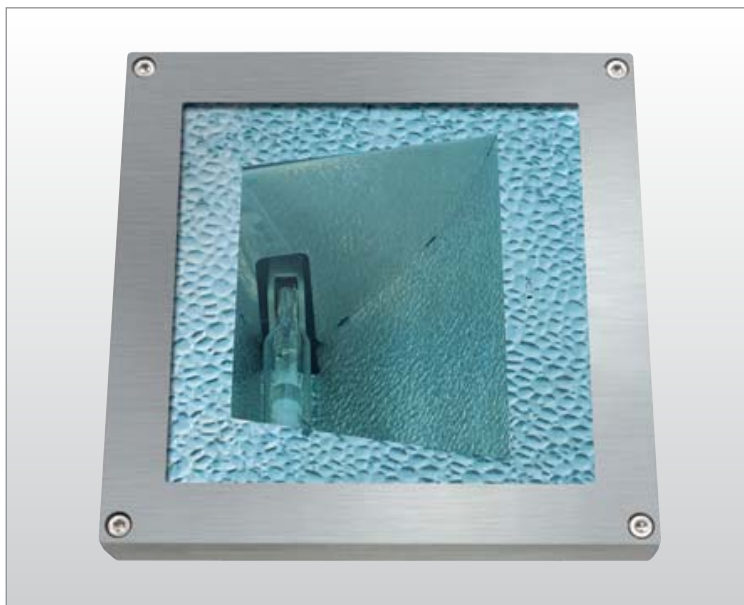

## BL-7031.350

Lamp: HIT-DE

Power: 70W

Base: Rx7s

- Outdoor recessed ground luminaire
- Painted die-cast aluminium structure
- Stainless steel AISI 316 cover
- Transparent glass diffuser
- Aluminium reflector
- Silicon gaskets
- Stainless steel screws
- Technopolymer holder
- Painting using high resistance to UV and corrosion polyester powders