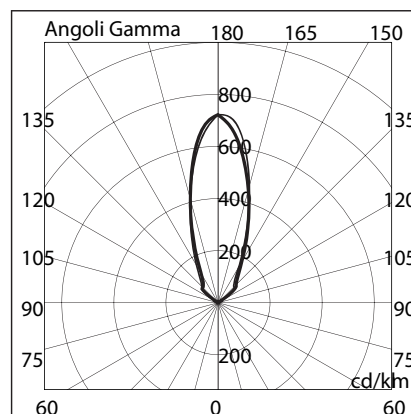

BL-7030

BL-7030.350

Lamp: HIT
Power: 35W
Base: G12

BL-7030.770

Lamp: HIT
Power: 70W
Base: G12

BL-7030.880

Lamp: 4 x White LED
Power: 16.4W
LED: 920lm 6300K

- Outdoor recessed ground luminaire
- Painted die-cast aluminium structure
- Stainless steel AISI 316 cover
- Transparent glass diffuser
- Aluminium reflector
- Silicon gaskets
- Stainless steel screws
- Technopolymer holder
- Painting using high resistance to UV and corrosion polyester powders