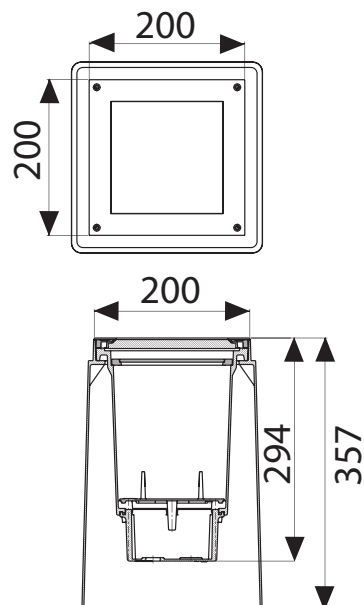

BL-7030

BL-7030.350

Lamp: HIT
Power: 35W
Base: G12

BL-7030.770

Lamp: HIT
Power: 70W
Base: G12

BL-7030.880

Lamp: 4 x White LED
Power: 16.4W
LED: 920lm 6300K

- Outdoor recessed ground luminaire
- Painted die-cast aluminium structure
- Stainless steel AISI 316 cover
- Transparent glass diffuser
- Aluminium reflector
- Silicon gaskets
- Stainless steel screws
- Technopolymer holder
- Painting using high resistance to UV and corrosion polyester powders