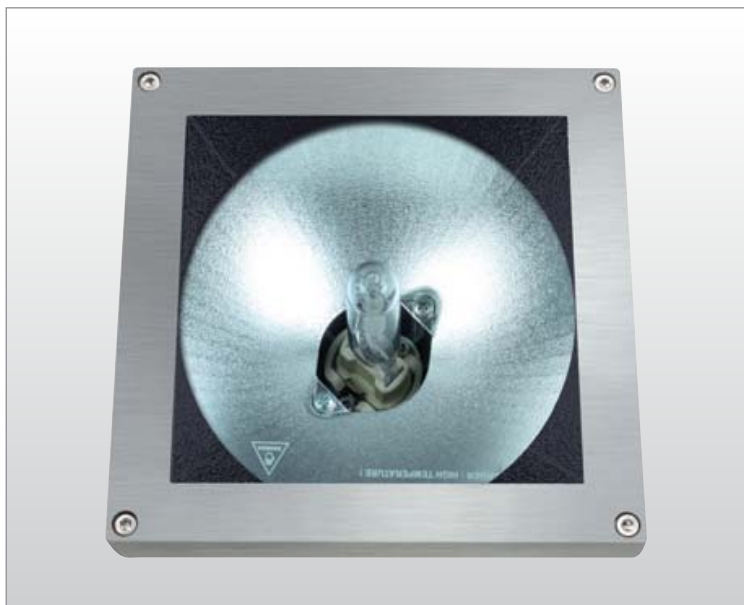

BL-7030

BL-7030.350

Lamp: HIT
Power: 35W
Base: G12

BL-7030.770

Lamp: HIT
Power: 70W
Base: G12

BL-7030.880

Lamp: 4 x White LED
Power: 16.4W
LED: 920lm 6300K

- Outdoor recessed ground luminaire
- Painted die-cast aluminium structure
- Stainless steel AISI 316 cover
- Transparent glass diffuser
- Aluminium reflector
- Silicon gaskets
- Stainless steel screws
- Technopolymer holder
- Painting using high resistance to UV and corrosion polyester powders