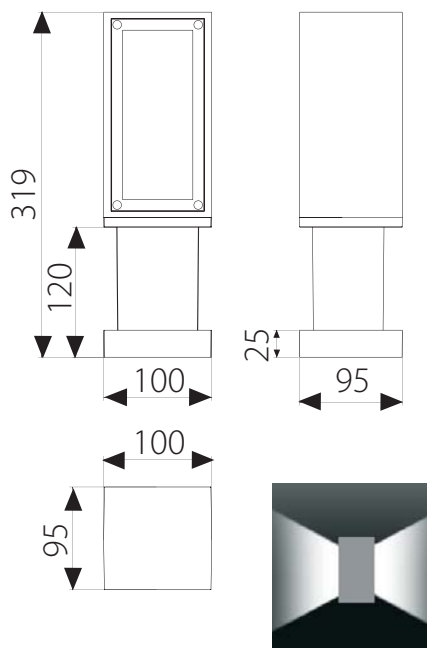

# BL-7024

**BL-7024.95X**

Lamp: TC-DEL  
Power: 26W  
Base: G24 q-3

**BL-7024.85X**

Lamp: HIT-TC  
Power: 20W  
Base: G8.5

**BL-7024.88X**

Lamp: 4 LED  
Power: 2 x 8.2W  
LED: 2 x 460lm 6000K

**Available Colours:**

X=2 White X=9 Anthracite  
X=3 Black X=4 Silver

- Wall or ground outdoor luminaire available with mono-direction or double-direction light
- Painted die-cast aluminium body
- Satin glass diffuser
- Aluminium reflector
- Silicon gaskets
- Stainless steel screws
- Painting using high resistance to UV and corrosion polyester powders