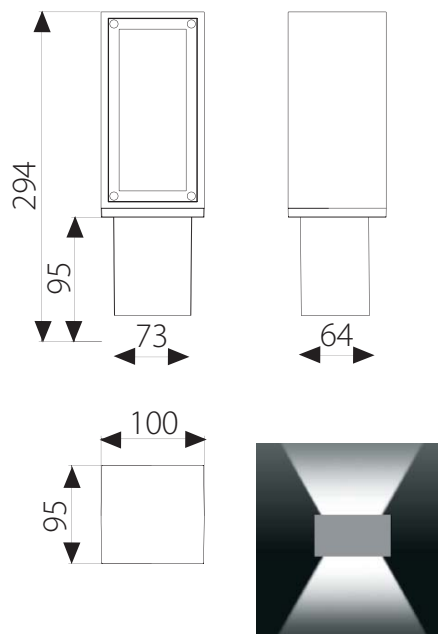

BL-7022

BL-7022.95X
Lamp: TC-DEL
Power: 26W
Base: G24 q-3

BL-7022.85X
Lamp: HIT-TC
Power: 20W
Base: G8.5

BL-7022.88X
Lamp: 4 LED
Power: 2 x 8.2W
Base: 2 x 460lm 6000K

Available Colours:

X=2  White X=9  Anthracite
X=3  Black X=4  Silver

- Wall or ground outdoor luminaire available with mono-direction or double-direction light
- Painted die-cast aluminium body
- Satin glass diffuser
- Aluminium reflector
- Silicon gaskets
- Stainless steel screws
- Painting using high resistance to UV and corrosion polyester powders