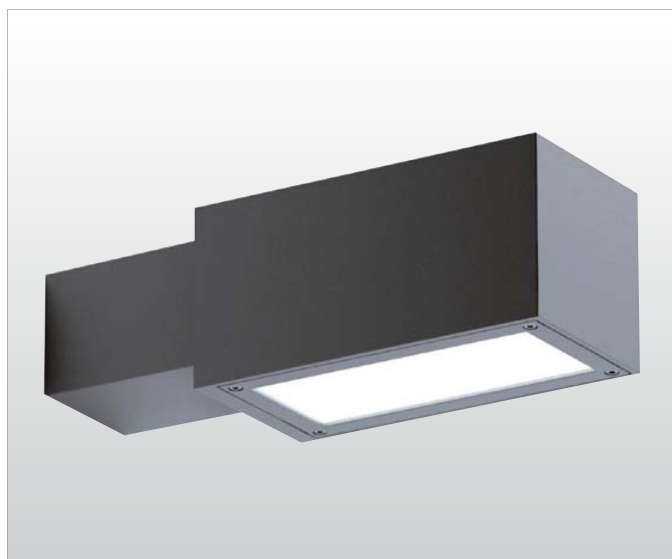

BL-7022

BL-7022.95X
Lamp: TC-DEL
Power: 26W
Base: G24 q-3

BL-7022.85X
Lamp: HIT-TC
Power: 20W
Base: G8.5

BL-7022.88X
Lamp: 4 LED
Power: 2 x 8.2W
Base: 2 x 460lm 6000K

Available Colours:

X=2  White X=9  Anthracite
X=3  Black X=4  Silver

- Wall or ground outdoor luminaire available with mono-direction or double-direction light
- Painted die-cast aluminium body
- Satin glass diffuser
- Aluminium reflector
- Silicon gaskets
- Stainless steel screws
- Painting using high resistance to UV and corrosion polyester powders