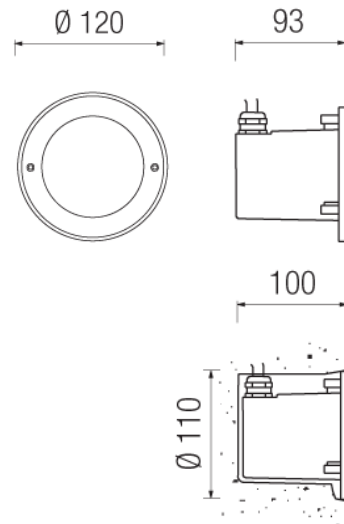

BL-6814

BL-6814.090

Lamp: QT9
Power: 20W
Base: G4

BL-6814.140

Lamp: QT14
Power: 25W
Base: G9

BL-6814.600

Lamp: T2
Power: 6W
Base: Gx53

BL-6814.880

Lamp: 1 x White LED
Power: 4.1W
LED: 230lm 6300K

- Indoor and outdoor recessed wall luminaire
- Painted die-cast aluminium structure
- Gold-plated brass cover
- Satin tempered glass diffuser
- Aluminium reflector
- Silicon gaskets
- Technopolymer holder
- Stainless steel screws
- Painting using high resistance to UV and corrosion polyester powders