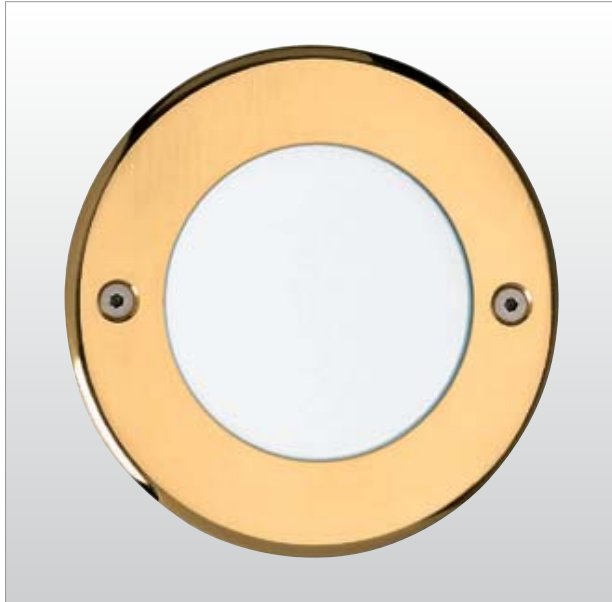

BL-6814

BL-6814.090

Lamp: QT9
Power: 20W
Base: G4

BL-6814.140

Lamp: QT14
Power: 25W
Base: G9

BL-6814.600

Lamp: T2
Power: 6W
Base: Gx53

BL-6814.880

Lamp: 1 x White LED
Power: 4.1W
LED: 230lm 6300K

- Indoor and outdoor recessed wall luminaire
- Painted die-cast aluminium structure
- Gold-plated brass cover
- Satin tempered glass diffuser
- Aluminium reflector
- Silicon gaskets
- Technopolymer holder
- Stainless steel screws
- Painting using high resistance to UV and corrosion polyester powders