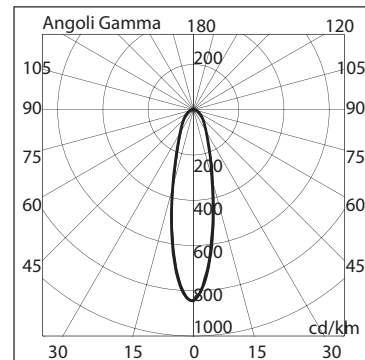

BL-6814.880

Lamp: 1 x White LED
Power: 4.1W
LED: 230lm 6300K

- Indoor and outdoor recessed wall luminaire
- Painted die-cast aluminium structure
- Gold-plated brass cover
- Satin tempered glass diffuser
- Aluminium reflector
- Silicon gaskets
- Technopolymer holder
- Stainless steel screws
- Painting using high resistance to UV and corrosion polyester powders

6814 60