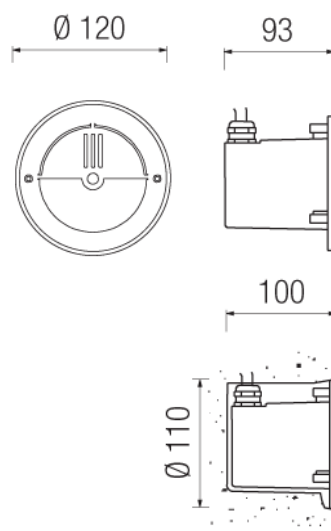

BL-6810

BL-6810.090

Lamp: QT9
Power: 20W
Base: G4

BL-6810.140

Lamp: QT14
Power: 25W
Base: G9

BL-6810.600

Lamp: T2
Power: 6W
Base: Gx53

BL-6810.880

Lamp: 1 x White LED
Power: 4.1W
LED: 230lm 6300K

- Indoor and outdoor recessed wall luminaire
- Painted die-cast aluminium structure
- Gold-plated brass cover
- Satin tempered glass diffuser
- Aluminium reflector
- Silicon gaskets
- Technopolymer holder
- Stainless steel screws
- Painting using high resistance to UV and corrosion polyester powders