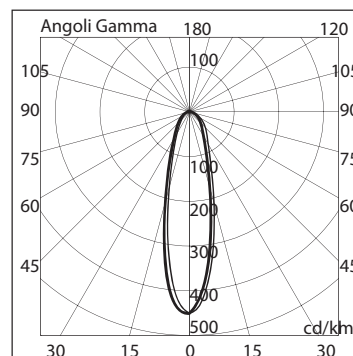

BL-6810.880

Lamp: 1 x White LED
Power: 4.1W
LED: 230lm 6300K

- Indoor and outdoor recessed wall luminaire
- Painted die-cast aluminium structure
- Gold-plated brass cover
- Satin tempered glass diffuser
- Aluminium reflector
- Silicon gaskets
- Technopolymer holder
- Stainless steel screws
- Painting using high resistance to UV and corrosion polyester powders

6810 60