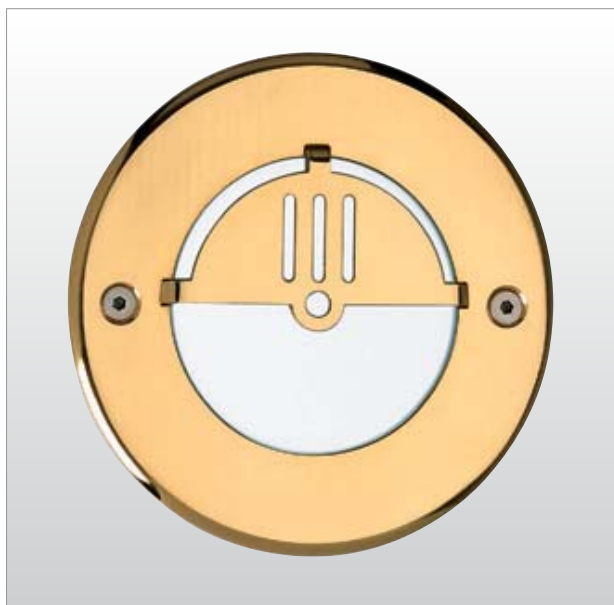

BL-6810

BL-6810.090

Lamp: QT9
Power: 20W
Base: G4

BL-6810.140

Lamp: QT14
Power: 25W
Base: G9

BL-6810.600

Lamp: T2
Power: 6W
Base: Gx53

BL-6810.880

Lamp: 1 x White LED
Power: 4.1W
LED: 230lm 6300K

- Indoor and outdoor recessed wall luminaire
- Painted die-cast aluminium structure
- Gold-plated brass cover
- Satin tempered glass diffuser
- Aluminium reflector
- Silicon gaskets
- Technopolymer holder
- Stainless steel screws
- Painting using high resistance to UV and corrosion polyester powders