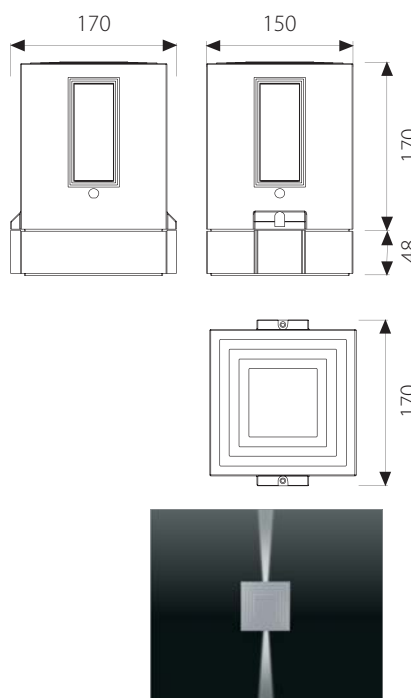

BL-6046.35X

BL-6046.35X

Lamp: HIT

Power: 35W

Base: G12

Beam: 2 x narrow beams

- Wall outdoor and indoor luminaire with various light beams
- Painted die-cast aluminium structure
- Tempered glasses or/and lenses
- Aluminium reflector
- Silicon gaskets
- Stainless steel screws
- Painting using high resistance to UV and corrosion polyester powders