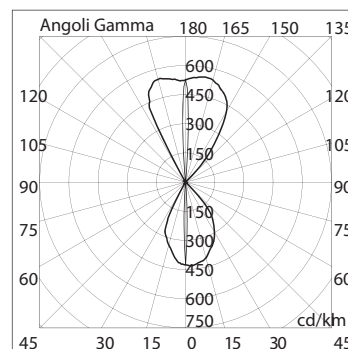

Available Colours:

X=9 Anthracite

X=4 Silver