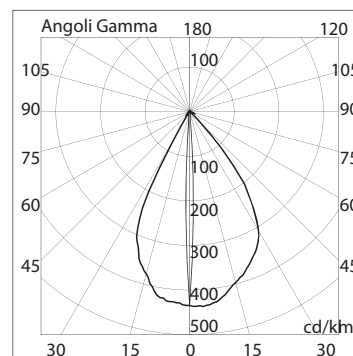

Available Colours:

X=9 Anthracite

X=4 Silver