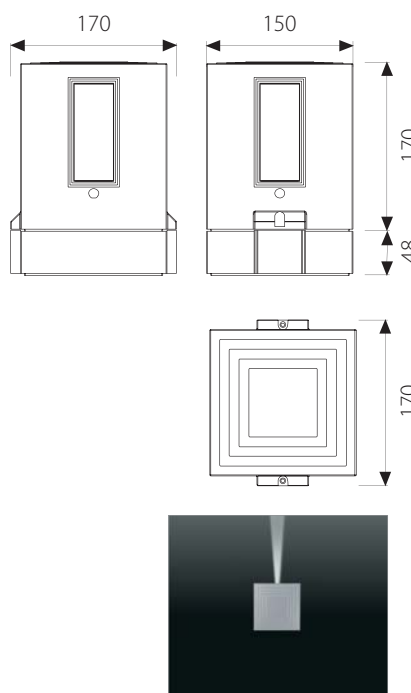

BL-6045.35X

BL-6045.35X

Lamp: HIT

Power: 35W

Base: G12

Beam: 1 x narrow beams

- Wall outdoor and indoor luminaire with various light beams
- Painted die-cast aluminium structure
- Tempered glasses or/and lenses
- Aluminium reflector
- Silicon gaskets
- Stainless steel screws
- Painting using high resistance to UV and corrosion polyester powders