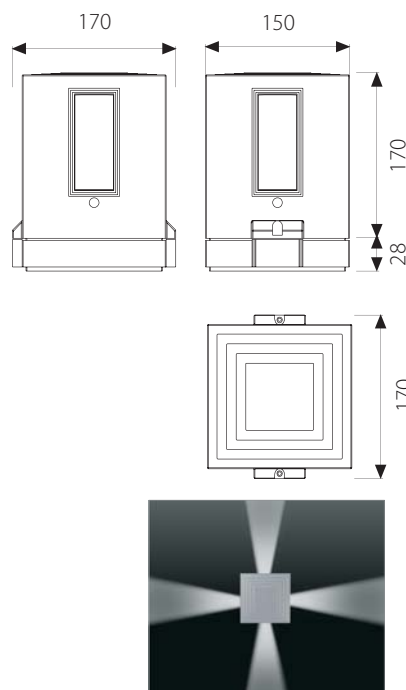

BL-6044

BL-6044.10X

Lamp: QT32
Power: 100W
Base: E27

BL-6044.83X

Lamp: TC-T
Power: 26W
Base: GX24 d-3

Available Colours:

X=9  Anthracite

X=4  Silver