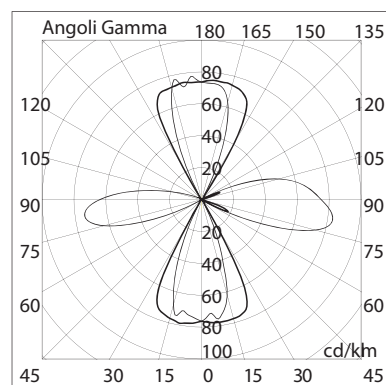

Available Colours:

X=9 Anthracite
X=4 Silver