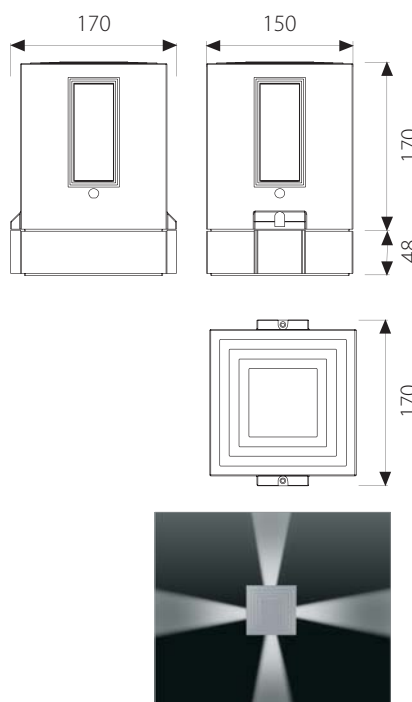

BL-6044.35X

BL-6044.35X

Lamp: HIT
Power: 35W
Base: G12
Beam: 4 x 40°

- Wall outdoor and indoor luminaire with various light beams
- Painted die-cast aluminium structure
- Tempered glasses or/and lenses
- Aluminium reflector
- Silicon gaskets
- Stainless steel screws
- Painting using high resistance to UV and corrosion polyester powders