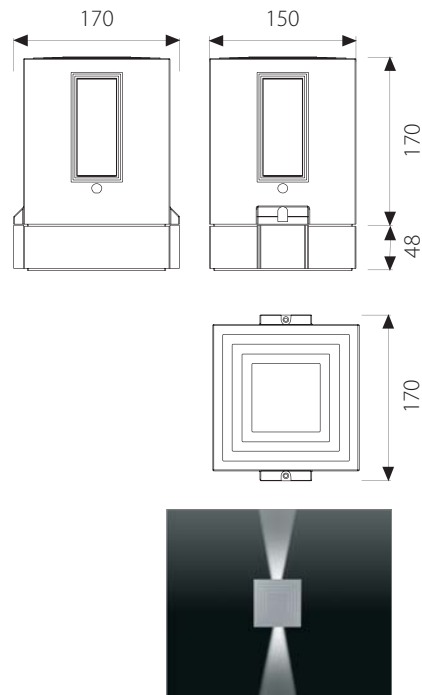

BL-6042.35X

BL-6042.35X

Lamp: HIT
Power: 35W
Base: G12
Beam: 2 x 40°

Available Colours:

X=9  Anthracite
X=4  Silver

- Wall outdoor and indoor luminaire with various light beams
- Painted die-cast aluminium structure
- Tempered glasses or/and lenses
- Aluminium reflector
- Silicon gaskets
- Stainless steel screws
- Painting using high resistance to UV and corrosion polyester powders