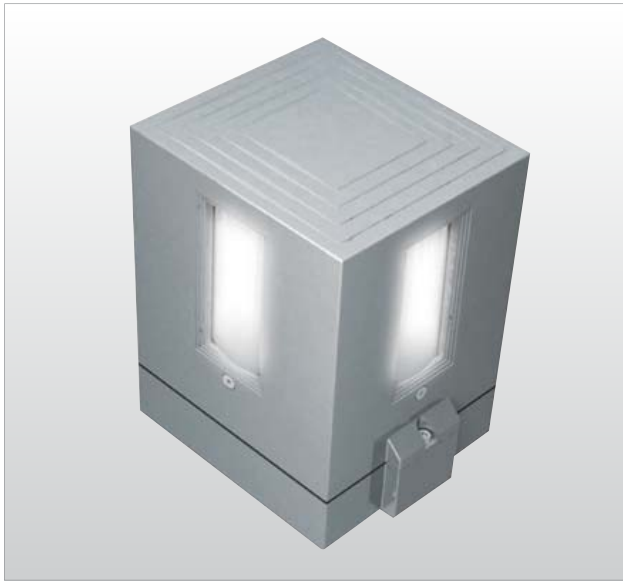

BL-6042.35X

BL-6042.35X

Lamp: HIT
Power: 35W
Base: G12
Beam: 2 x 40°

Available Colours:

X=9  Anthracite
X=4  Silver

- Wall outdoor and indoor luminaire with various light beams
- Painted die-cast aluminium structure
- Tempered glasses or/and lenses
- Aluminium reflector
- Silicon gaskets
- Stainless steel screws
- Painting using high resistance to UV and corrosion polyester powders