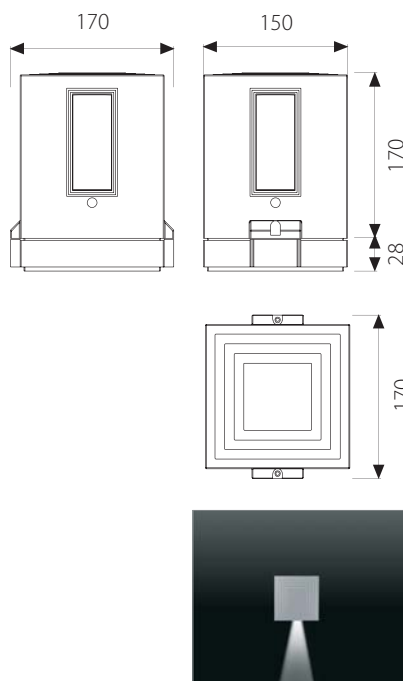

# BL-6041

**BL-6041.10X**

Lamp: QT32  
Power: 100W  
Base: E27

**BL-6041.83X**

Lamp: TC-T  
Power: 26W  
Base: GX24 d-3

**Available Colours:**

X=9  Anthracite

X=4  Silver