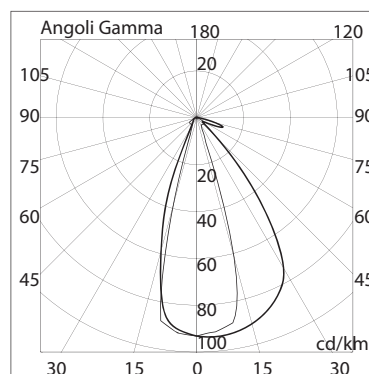

Available Colours:

X=9 Anthracite

X=4 Silver

- Wall outdoor and indoor luminaire with various light beams
- Painted die-cast aluminium structure
- Tempered glasses or/and lenses
- Aluminium reflector
- Silicon gaskets
- Stainless steel screws
- Painting using high resistance to UV and corrosion polyester powders