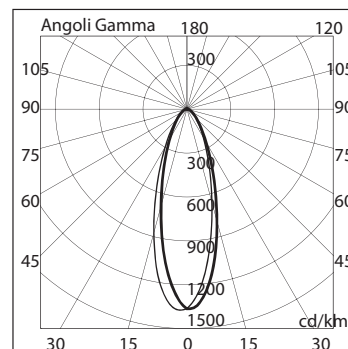

BL-6019

BL-6019.000	BL-6019.920	BL-6019.880
Lamp: C35	Lamp: TC-D	Lamp: 1 x White LED
Power: 40W	Power: 10W	Power: 4.1W
Base: E14	Base: G24 d-1	LED: 230lm 6300K

- Indoor and outdoor recessed wall luminaire
- Painted die-cast aluminium structure
- Stainless steel AISI 316 cover
- Satin tempered glass diffuser
- Aluminium reflector
- Silicon gaskets
- Technopolymer holder
- Stainless steel screws
- Painting using high resistance to UV and corrosion polyester powders