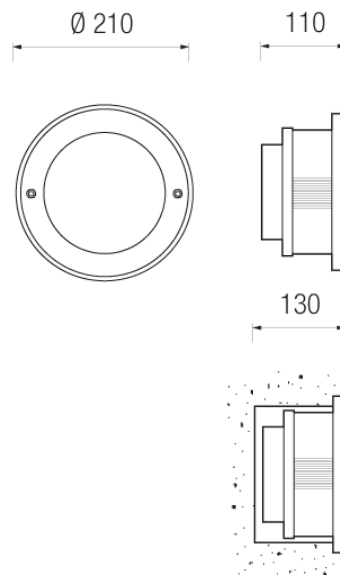

BL-6019

BL-6019.000	BL-6019.920	BL-6019.880
Lamp: C35	Lamp: TC-D	Lamp: 1 x White LED
Power: 40W	Power: 10W	Power: 4.1W
Base: E14	Base: G24 d-1	LED: 230lm 6300K

- Indoor and outdoor recessed wall luminaire
- Painted die-cast aluminium structure
- Stainless steel AISI 316 cover
- Satin tempered glass diffuser
- Aluminium reflector
- Silicon gaskets
- Technopolymer holder
- Stainless steel screws
- Painting using high resistance to UV and corrosion polyester powders