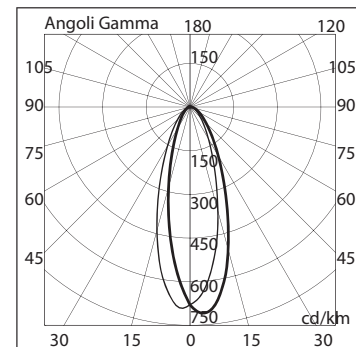

BL-6018

BL-6018.000	BL-6018.920	BL-6018.880
Lamp: C35	Lamp: TC-D	Lamp: 1 x White LED
Power: 40W	Power: 10W	Power: 4.1W
Base: E14	Base: G24 d-1	LED: 230lm 6300K

- Indoor and outdoor recessed wall luminaire
- Painted die-cast aluminium structure
- Stainless steel AISI 316 cover
- Satin tempered glass diffuser
- Aluminium reflector
- Silicon gaskets
- Technopolymer holder
- Stainless steel screws
- Painting using high resistance to UV and corrosion polyester powders