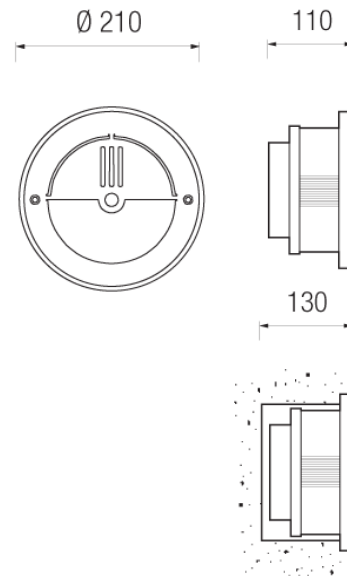

BL-6018

BL-6018.000	BL-6018.920	BL-6018.880
Lamp: C35	Lamp: TC-D	Lamp: 1 x White LED
Power: 40W	Power: 10W	Power: 4.1W
Base: E14	Base: G24 d-1	LED: 230lm 6300K

- Indoor and outdoor recessed wall luminaire
- Painted die-cast aluminium structure
- Stainless steel AISI 316 cover
- Satin tempered glass diffuser
- Aluminium reflector
- Silicon gaskets
- Technopolymer holder
- Stainless steel screws
- Painting using high resistance to UV and corrosion polyester powders