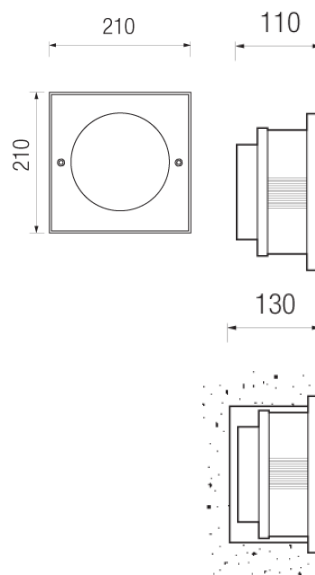

BL-6015

BL-6015.000	BL-6015.920	BL-6015.880
Lamp: C35	Lamp: TC-D	Lamp: 1 x White LED
Power: 40W	Power: 10W	Power: 4.1W
Base: E14	Base: G24 d-1	LED: 230lm 6300K

- Indoor and outdoor recessed wall luminaire
- Painted die-cast aluminium structure
- Stainless steel AISI 316 cover
- Satin tempered glass diffuser
- Aluminium reflector
- Silicon gaskets
- Technopolymer holder
- Stainless steel screws
- Painting using high resistance to UV and corrosion polyester powders