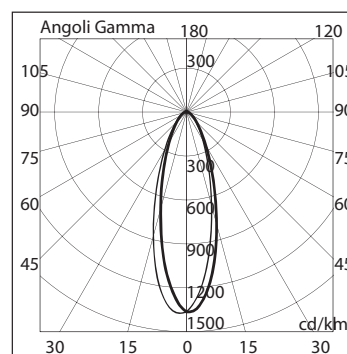

BL-6015

BL-6015.000	BL-6015.920	BL-6015.880
Lamp: C35	Lamp: TC-D	Lamp: 1 x White LED
Power: 40W	Power: 10W	Power: 4.1W
Base: E14	Base: G24 d-1	LED: 230lm 6300K

- Indoor and outdoor recessed wall luminaire
- Painted die-cast aluminium structure
- Stainless steel AISI 316 cover
- Satin tempered glass diffuser
- Aluminium reflector
- Silicon gaskets
- Technopolymer holder
- Stainless steel screws
- Painting using high resistance to UV and corrosion polyester powders