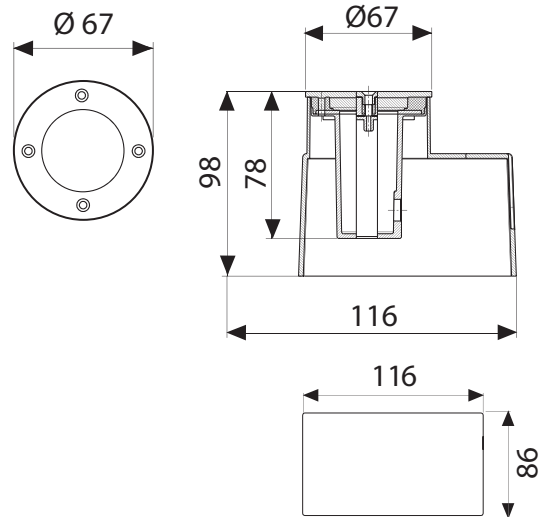

# BL-5094

**BL-5094.010**

Lamp: 1 x White LED  
Power: 1.1W  
LED: 100lm 6300K

**BL-5094.020**

Lamp: 1 x Blue LED  
Power: 1.1W  
LED: 40lm

**BL-5094.030**

Lamp: 1 x Red LED  
Power: 1.1W  
LED: 50lm

- Outdoor and indoor recessed ground
- Painted die-cast aluminium body
- Stainless steel AISI 316 ring
- Satin tempered glass diffuser
- Silicon gasket
- Stainless steel screws
- Technopolymer holder
- Painting using high resistance to UV and corrosion polyester powders

**LED Colours**

5094 01