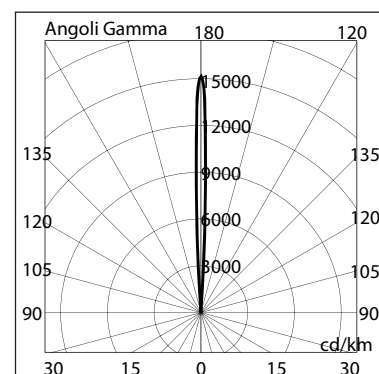

LED Colours