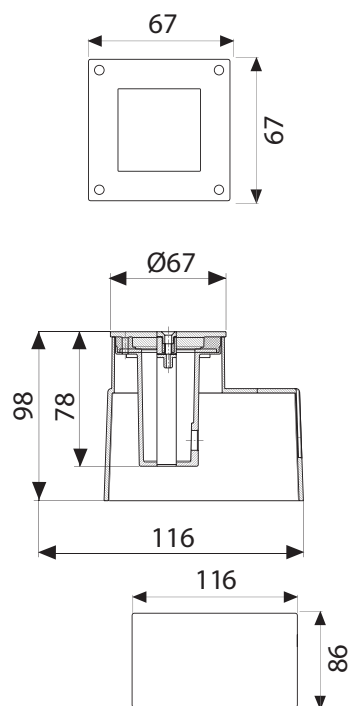

BL-5074

BL-5074.010

Lamp: 1 x White LED
Power: 1.1W
LED: 100lm 6300K

BL-5074.020

Lamp: 1 x Blue LED
Power: 1.1W
LED: 40lm

BL-5074.030

Lamp: 1 x Red LED
Power: 1.1W
LED: 50lm

BL-5074.530

Lamp: QR-CBC35
Power: 10W
Base: GU4 12V

- Outdoor and indoor recessed ground and wall luminaire
- Painted die-cast aluminium body
- Stainless steel AISI 316 ring
- Satin tempered glass diffuser
- Silicon gasket
- Stainless steel screws
- Technopolymer holder
- Painting using high resistance to UV and corrosion polyester powders