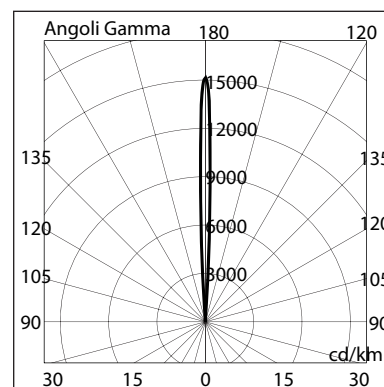

BL-5074

BL-5074.010

Lamp: 1 x White LED
Power: 1.1W
LED: 100lm 6300K

BL-5074.020

Lamp: 1 x Blue LED
Power: 1.1W
LED: 40lm

BL-5074.030

Lamp: 1 x Red LED
Power: 1.1W
LED: 50lm

BL-5074.530

Lamp: QR-CBC35
Power: 10W
Base: GU4 12V

- Outdoor and indoor recessed ground and wall luminaire
- Painted die-cast aluminium body
- Stainless steel AISI 316 ring
- Satin tempered glass diffuser
- Silicon gasket
- Stainless steel screws
- Technopolymer holder
- Painting using high resistance to UV and corrosion polyester powders