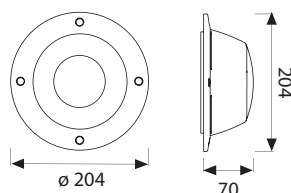

BL-5058

GROUND VERSION

WALL VERSION

BL-5058.00X
Lamp: A60
Power: 75W
Base: E27

BL-5058.84X
Lamp: TC-T
Power: 18W
Base: Gx24 d-2

BL-5058.88X
Lamp: 1 LED
Power: 4.1W
LED: 230lm 6300K

Available Colours:

X=3  Black X=9  Anthracite
X=4  Silver