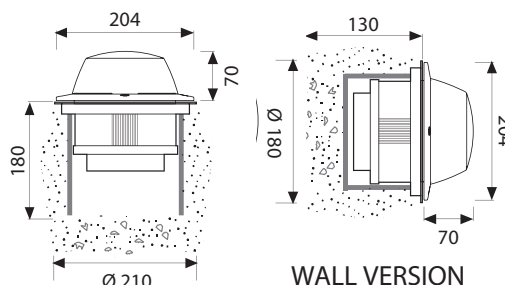

BL-5058

GROUND VERSION

WALL VERSION

BL-5058.00X
Lamp: A60
Power: 75W
Base: E27

BL-5058.84X
Lamp: TC-T
Power: 18W
Base: Gx24 d-2

BL-5058.88X
Lamp: 1 LED
Power: 4.1W
LED: 230lm 6300K

Available Colours:

X=3  Black X=9  Anthracite
X=4  Silver