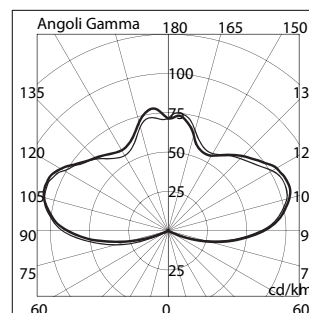

Available Colours:

X=3 Black   X=9 Anthracite
X=4 Silver

- Outdoor recessed ground or wall luminaire constructed
- Painted die-cast aluminium body
- Transparent glass diffuser
- Silicon gaskets
- Stainless steel screws
- Polypropylene holder for ground fixing and technopolymer holder for wall fixing
- Painting using high resistance to UV and corrosion polyester powders

5058 84