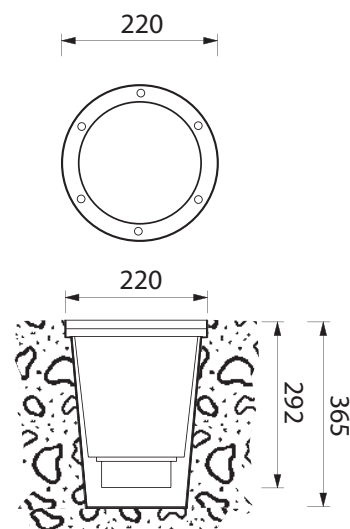

# BL-4470

<b>BL-4470.35X</b>	<b>BL-4470.77X</b>	<b>BL-4470.88X</b>
Lamp: HIT	Lamp: HIT	Lamp: 3 x White LED
Power: 35W	Power: 70W	Power: 12.3W
Base: G12	Base: G12	LED: 690lm 6300K

### Available Colours:

X=3		Black	X=4		Silver
X=9		Anthracite			

- Outdoor recessed ground luminaire
- Painted die-cast aluminium structure
- Die-cast aluminium ring
- Transparent glass diffuser
- Aluminium reflector
- Silicon gaskets
- Stainless steel screws
- Technopolymer holder
- Painting using high resistance to UV and corrosion polyester powders