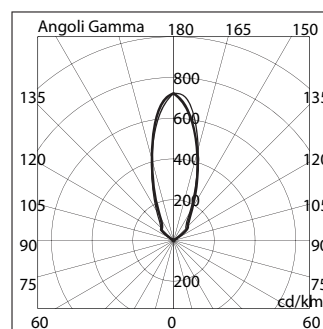

4470 77

Domus Lighting

29-31 Richland Street Kingsgrove NSW 2208

Phone: (02) 9554 9600 | Fax: (02) 9554 9433 | Email: sales@domuslighting.com