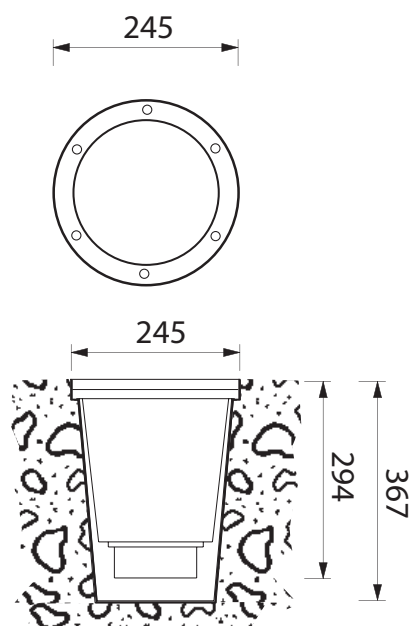

BL-4276

BL-4276.830

Lamp: TC-T

Power: 26W

Base: GX24 d-3

- Outdoor recessed ground luminaire
- Painted die-cast aluminium structure
- Stainless steel AISI 316
- Transparent glass diffuser
- Aluminium reflector
- Silicon gaskets
- Stainless steel screws
- Technopolymer holder
- Painting using high resistance to UV and corrosion polyester powders