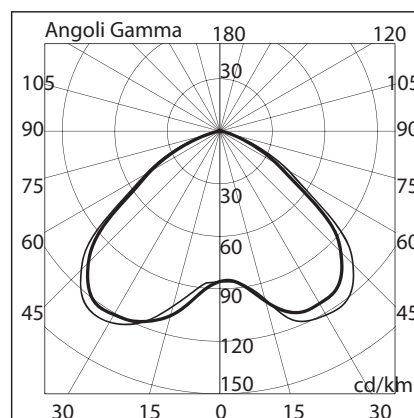

BL-4276

BL-4276.830

Lamp: TC-T

Power: 26W

Base: GX24 d-3

- Outdoor recessed ground luminaire
- Painted die-cast aluminium structure
- Stainless steel AISI 316
- Transparent glass diffuser
- Aluminium reflector
- Silicon gaskets
- Stainless steel screws
- Technopolymer holder
- Painting using high resistance to UV and corrosion polyester powders