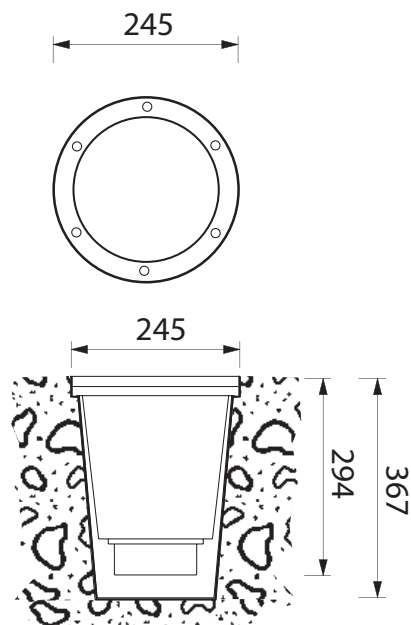

BL-4271

BL-4271.780

Lamp: HIT-DE

Power: 70W

Base: Rx7s

- Outdoor recessed ground luminaire
- Painted die-cast aluminium structure
- Stainless steel AISI 316
- Transparent glass diffuser
- Aluminium reflector
- Silicon gaskets
- Stainless steel screws
- Technopolymer holder
- Painting using high resistance to UV and corrosion polyester powders