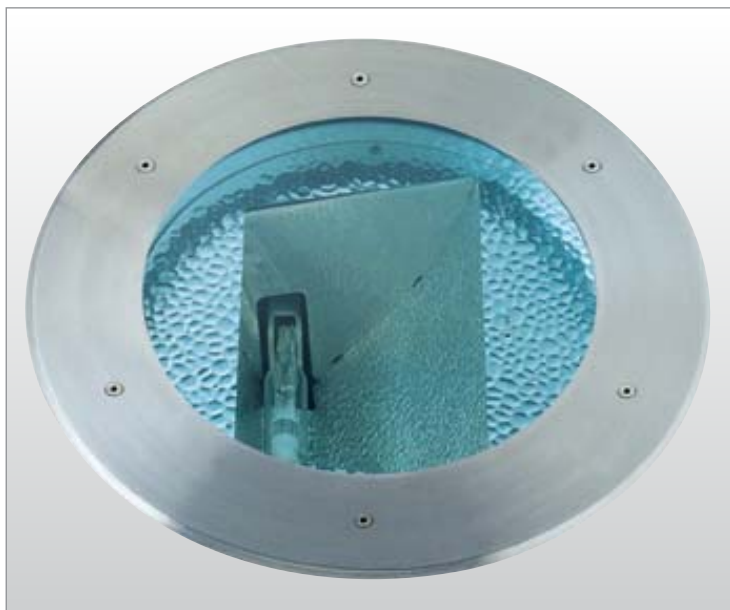

BL-4271

BL-4271.780

Lamp: HIT-DE

Power: 70W

Base: Rx7s

- Outdoor recessed ground luminaire
- Painted die-cast aluminium structure
- Stainless steel AISI 316
- Transparent glass diffuser
- Aluminium reflector
- Silicon gaskets
- Stainless steel screws
- Technopolymer holder
- Painting using high resistance to UV and corrosion polyester powders