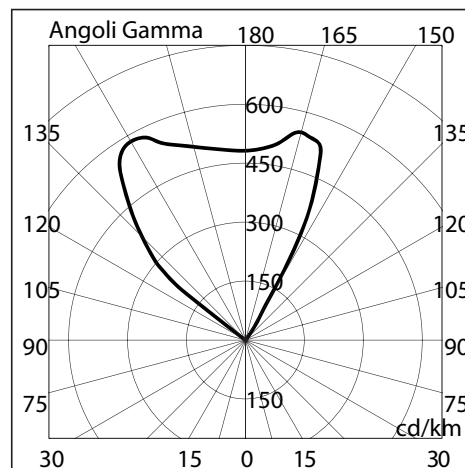

BL-4271

BL-4271.780

Lamp: HIT-DE

Power: 70W

Base: Rx7s

- Outdoor recessed ground luminaire
- Painted die-cast aluminium structure
- Stainless steel AISI 316
- Transparent glass diffuser
- Aluminium reflector
- Silicon gaskets
- Stainless steel screws
- Technopolymer holder
- Painting using high resistance to UV and corrosion polyester powders