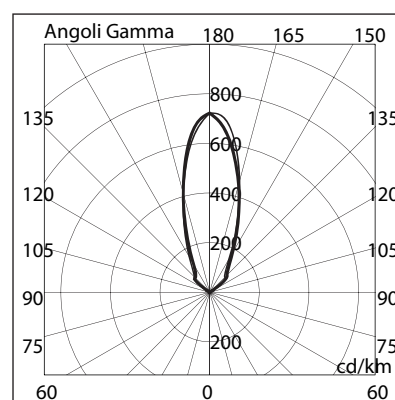

# BL-4270

<b>BL-4070.350</b>	<b>BL-4070.770</b>	<b>BL-4070.880</b>
Lamp: HIT	Lamp: HIT	Lamp: 3 x White LED
Power: 35W	Power: 70W	Power: 12.3W
Base: G12	Base: G12	LED: 690lm 6300K

- Outdoor recessed ground luminaire
- Painted die-cast aluminium structure
- Stainless steel AISI 316
- Transparent glass diffuser
- Aluminium reflector
- Silicon gaskets
- Stainless steel screws
- Technopolymer holder
- Painting using high resistance to UV and corrosion polyester powders