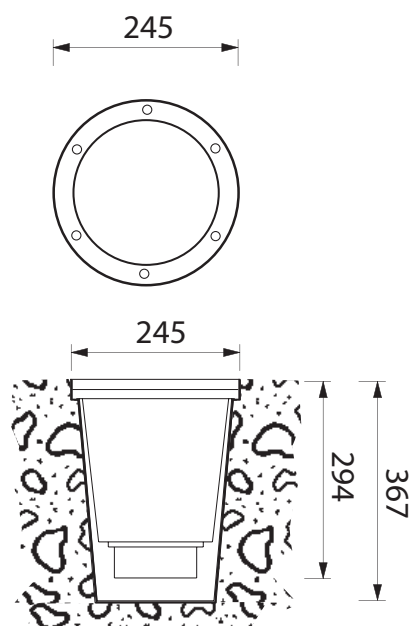

# BL-4270

<b>BL-4070.350</b>	<b>BL-4070.770</b>	<b>BL-4070.880</b>
Lamp: HIT	Lamp: HIT	Lamp: 3 x White LED
Power: 35W	Power: 70W	Power: 12.3W
Base: G12	Base: G12	LED: 690lm 6300K

- Outdoor recessed ground luminaire
- Painted die-cast aluminium structure
- Stainless steel AISI 316
- Transparent glass diffuser
- Aluminium reflector
- Silicon gaskets
- Stainless steel screws
- Technopolymer holder
- Painting using high resistance to UV and corrosion polyester powders