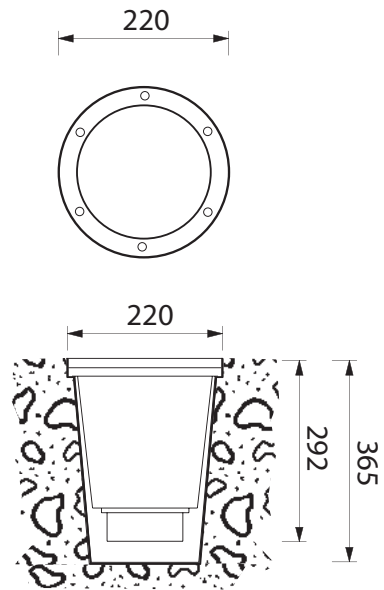

BL-4076

BL-4076.830

Lamp: TC-T

Power: 26W

Base: GX24 d-3

- Outdoor recessed ground luminaire
- Painted die-cast aluminium structure
- Stainless steel AISI 316
- Transparent glass diffuser
- Aluminium reflector
- Silicon gaskets
- Stainless steel screws
- Technopolymer holder
- Painting using high resistance to UV and corrosion polyester powders