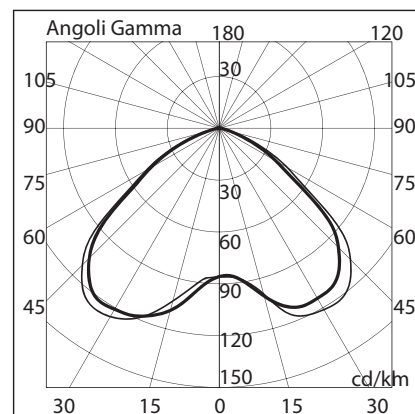

BL-4076

BL-4076.830

Lamp: TC-T

Power: 26W

Base: GX24 d-3

- Outdoor recessed ground luminaire
- Painted die-cast aluminium structure
- Stainless steel AISI 316
- Transparent glass diffuser
- Aluminium reflector
- Silicon gaskets
- Stainless steel screws
- Technopolymer holder
- Painting using high resistance to UV and corrosion polyester powders