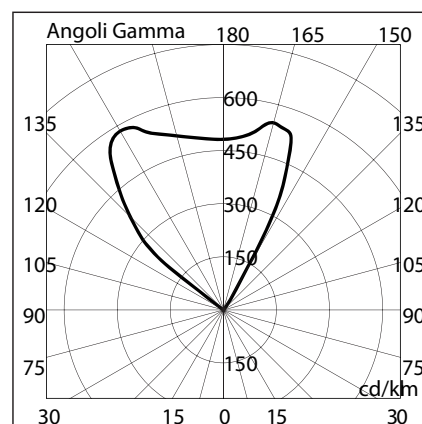

BL-4071

BL-4071.780

Lamp: HIT-DE

Power: 70W

Base: Rx7s

- Outdoor recessed ground luminaire
- Painted die-cast aluminium structure
- Stainless steel AISI 316
- Transparent glass diffuser
- Aluminium reflector
- Silicon gaskets
- Stainless steel screws
- Technopolymer holder
- Painting using high resistance to UV and corrosion polyester powders