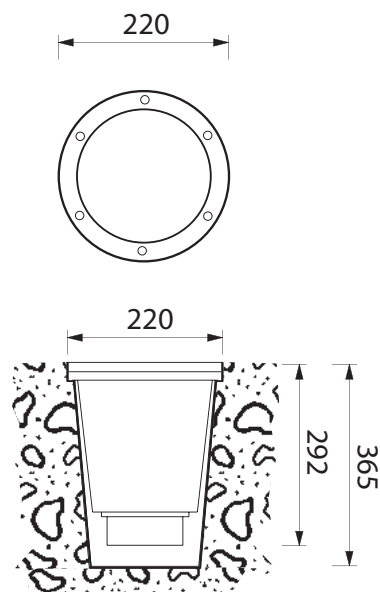

BL-4071

BL-4071.780

Lamp: HIT-DE

Power: 70W

Base: Rx7s

- Outdoor recessed ground luminaire
- Painted die-cast aluminium structure
- Stainless steel AISI 316
- Transparent glass diffuser
- Aluminium reflector
- Silicon gaskets
- Stainless steel screws
- Technopolymer holder
- Painting using high resistance to UV and corrosion polyester powders