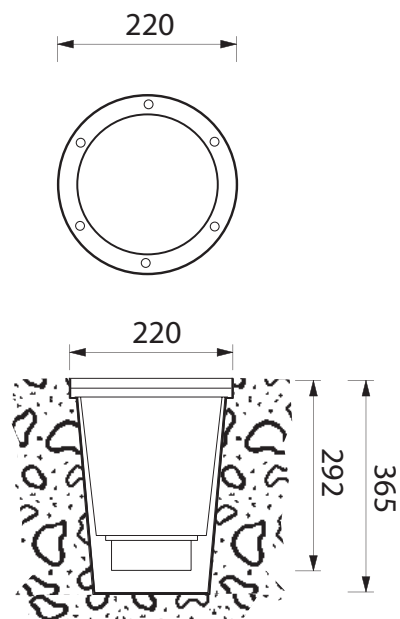

BL-4070

BL-4070.350	BL-4070.770	BL-4070.880
Lamp: HIT	Lamp: HIT	Lamp: 3 x White LED
Power: 35W	Power: 70W	Power: 12.3W
Base: G12	Base: G12	LED: 690lm 6300K

- Outdoor recessed ground luminaire
- Painted die-cast aluminium structure
- Stainless steel AISI 316
- Transparent glass diffuser
- Aluminium reflector
- Silicon gaskets
- Stainless steel screws
- Technopolymer holder
- Painting using high resistance to UV and corrosion polyester powders