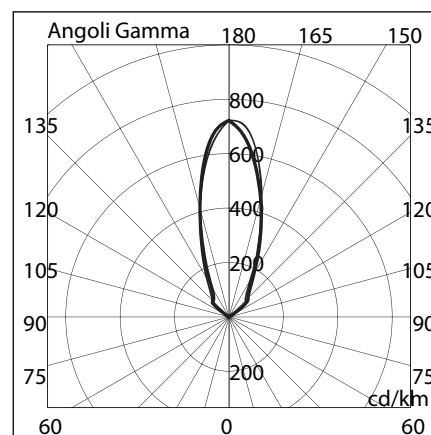

BL-4070

BL-4070.350	BL-4070.770	BL-4070.880
Lamp: HIT	Lamp: HIT	Lamp: 3 x White LED
Power: 35W	Power: 70W	Power: 12.3W
Base: G12	Base: G12	LED: 690lm 6300K

- Outdoor recessed ground luminaire
- Painted die-cast aluminium structure
- Stainless steel AISI 316
- Transparent glass diffuser
- Aluminium reflector
- Silicon gaskets
- Stainless steel screws
- Technopolymer holder
- Painting using high resistance to UV and corrosion polyester powders