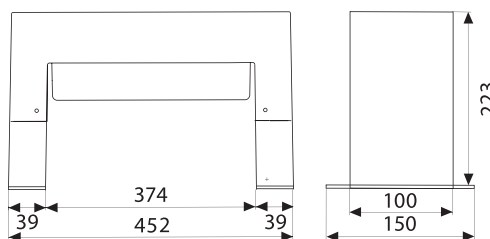

BL-4046

BL-4046.99X

Lamp: TC-L
Power: 24W
Base: 2G11

BL-4046.66X

Lamp: 10 x LED
Power: 12W
LED: 1350lm 6000K

- Wall or ground outdoor luminaire
- Painted die-cast aluminium body
- Polycarbonate diffuser
- Aluminium reflector
- Silicon gaskets
- Stainless steel screws
- Painting using high resistance to UV and corrosion polyester powders