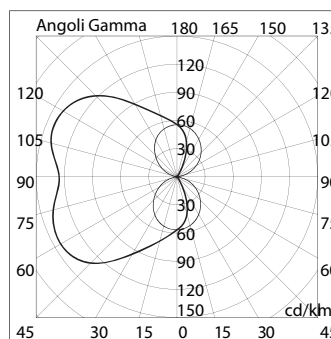

Available Colours:

X=2 White   X=9 Anthracite
X=3 Black   X=4 Silver