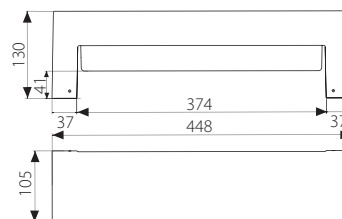

BL-4040

BL-4040.99X

Lamp: TC-L
Power: 24W
Base: 2G11

BL-4040.66X

Lamp: 10 x LED
Power: 12W
LED: 1350lm 6000K

Available Colours:

X=2 White X=9 Anthracite
X=3 Black X=4 Silver

- Wall or ground outdoor luminaire
- Painted die-cast aluminium body
- Polycarbonate diffuser
- Aluminium reflector
- Silicon gaskets
- Stainless steel screws
- Painting using high resistance to UV and corrosion polyester powders