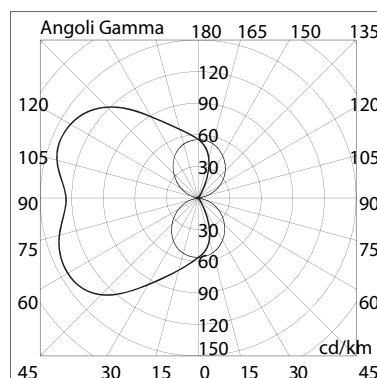

BL-4040

BL-4040.99X

Lamp: TC-L
Power: 24W
Base: 2G11

BL-4040.66X

Lamp: 10 x LED
Power: 12W
LED: 1350lm 6000K

Available Colours:

X=2 White X=9 Anthracite
X=3 Black X=4 Silver

- Wall or ground outdoor luminaire
- Painted die-cast aluminium body
- Polycarbonate diffuser
- Aluminium reflector
- Silicon gaskets
- Stainless steel screws
- Painting using high resistance to UV and corrosion polyester powders