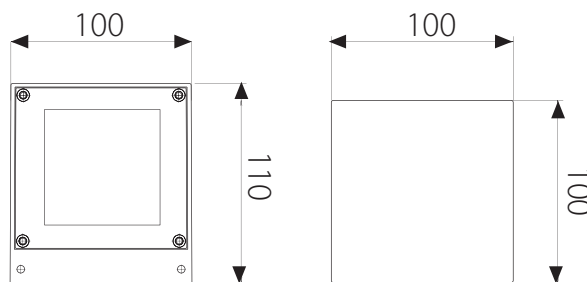

BL-4031

BL-4031.15X

Lamp: QPAR16
Power: 35W
Base: GU10

BL-4031.60X

Lamp: T2
Power: 6W
Base: GX53

BL-4031.68X

Lamp: 60 LED
Power: 4W
Base: GX53
LED: 260lm 4000K

BL-4031.88X

Lamp: 1 LED
Power: 4.1W
LED: 230lm 6300K

Available Colours:

X=2 White X=9 Anthracite
X=3 Black X=4 Silver

- Wall outdoor and indoor luminaire with various light beams
- Painted die-cast aluminium structure
- Tempered glasses or/and lenses
- Aluminium reflector
- Silicon gasket
- Stainless steel screws
- Painting using high resistance to UV and corrosion polyester powders