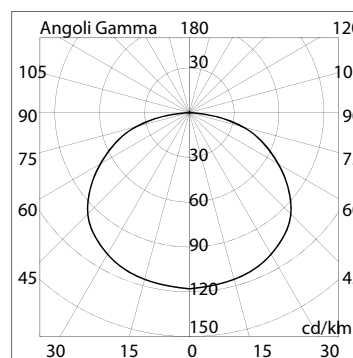

BL-4031

BL-4031.15X

Lamp: QPAR16
Power: 35W
Base: GU10

BL-4031.60X

Lamp: T2
Power: 6W
Base: GX53

BL-4031.68X

Lamp: 60 LED
Power: 4W
Base: GX53
LED: 260lm 4000K

BL-4031.88X

Lamp: 1 LED
Power: 4.1W
LED: 230lm 6300K

Available Colours:

X=2 White X=9 Anthracite
X=3 Black X=4 Silver

- Wall outdoor and indoor luminaire with various light beams
- Painted die-cast aluminium structure
- Tempered glasses or/and lenses
- Aluminium reflector
- Silicon gasket
- Stainless steel screws
- Painting using high resistance to UV and corrosion polyester powders