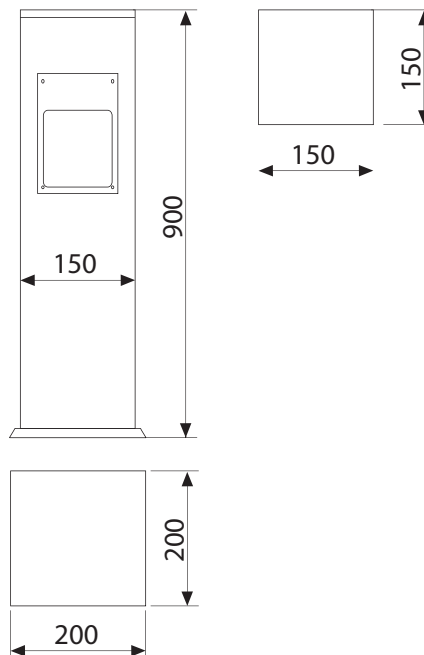

BL-3276

BL-3276.76X	BL-3276.88X
Lamp: QT-DE12	Lamp: 4 LED
Power: 2 x 60W	Power: 2 x 8.2W
Base: R7s	LED: 2 x 460lm 6300K

Available Colours:

X=2		White	X=3		Black
X=4		Silver	X=9		Anthracite

- Two light opening
- Outdoor post luminaire
- Painted die-cast aluminium body
- Painted extruded aluminium post
- Satin glass diffuser