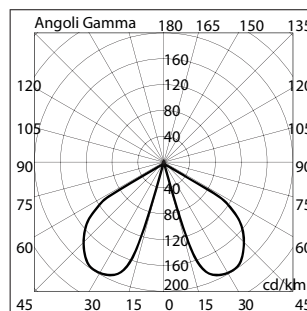

BL-3276

BL-3276.76X	BL-3276.88X
Lamp: QT-DE12	Lamp: 4 LED
Power: 2 x 60W	Power: 2 x 8.2W
Base: R7s	LED: 2 x 460lm 6300K

Available Colours:

X=2		White	X=3		Black
X=4		Silver	X=9		Anthracite

- Two light opening
- Outdoor post luminaire
- Painted die-cast aluminium body
- Painted extruded aluminium post
- Satin glass diffuser