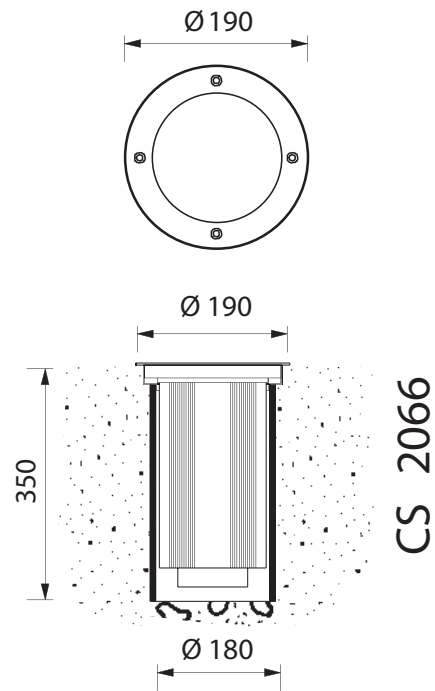

BL-3167

BL-3167.733

Lamp: HIE
Power: 70W
Base: E27

BL-3167.743

Lamp: HSE
Power: 70W
Base: E27

- Outdoor recessed ground luminaire
- Painted die-cast aluminium structure
- Black die-cast aluminium bezel
- Die-cast aluminium diffuser grid (on request)
- Satin glass
- Aluminium reflector
- Silicon gaskets
- Stainless steel screws
- Polypropylene holder
- Painting using high resistance to UV and corrosion polyester powders