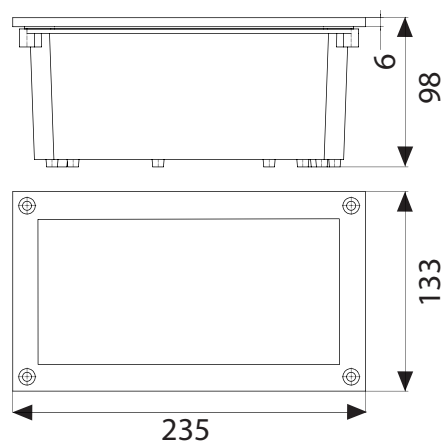

BL-3072

BL-3072.00X

Lamp: A60
Power: 60W
Base: E27

BL-3072.96X

Lamp: TC-D
Power: 18W
Base: G24 d-3

BL-3072.95X

Lamp: TC-D
Power: 26W
Base: G24 d-3

- Indirect light recessed wall luminaire
- Painted die-cast aluminium body
- Tempered glass diffuser
- Aluminium reflector
- Silicon gaskets
- Stainless steel screws
- Technopolymer wall holder
- Painting using high resistance to UV and corrosion polyester powders