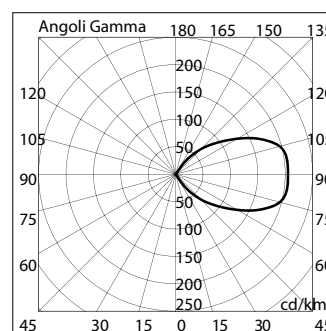

BL-3072

BL-3072.00X

Lamp: A60
Power: 60W
Base: E27

BL-3072.96X

Lamp: TC-D
Power: 18W
Base: G24 d-3

BL-3072.95X

Lamp: TC-D
Power: 26W
Base: G24 d-3

- Indirect light recessed wall luminaire
- Painted die-cast aluminium body
- Tempered glass diffuser
- Aluminium reflector
- Silicon gaskets
- Stainless steel screws
- Technopolymer wall holder
- Painting using high resistance to UV and corrosion polyester powders

Available Colours:

X=2  White X=3  Black
X=4  Silver X=9  Anthracite

3072 95