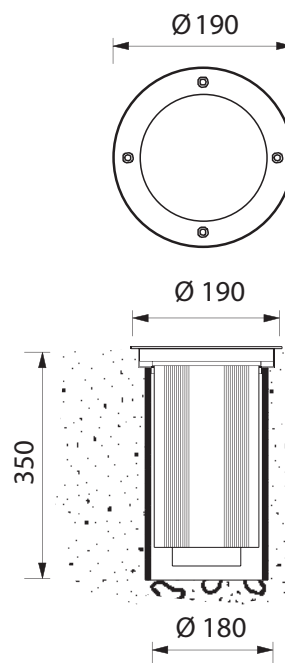

BL-3067

CS 2066

BL-3067.733

Lamp: HIE
Power: 70W
Base: E27

BL-3067.743

Lamp: HSE
Power: 70W
Base: E27

- Outdoor recessed ground luminaire
- Painted die-cast aluminium structure
- Black die-cast aluminium bezel
- Die-cast aluminium diffuser grid (on request)
- Transparent glass
- Aluminium reflector
- Silicon gaskets
- Stainless steel screws
- Polypropylene holder
- Painting using high resistance to UV and corrosion polyester powders