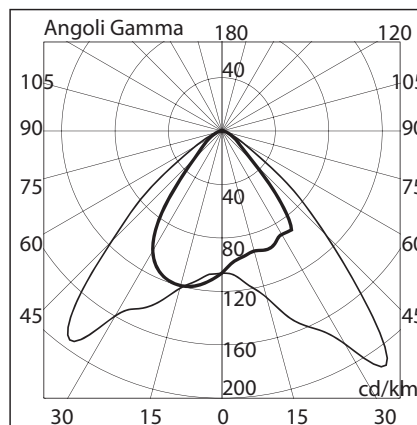

BL-3067

CS 2066

BL-3067.733

Lamp: HIE
Power: 70W
Base: E27

BL-3067.743

Lamp: HSE
Power: 70W
Base: E27

- Outdoor recessed ground luminaire
- Painted die-cast aluminium structure
- Black die-cast aluminium bezel
- Die-cast aluminium diffuser grid (on request)
- Transparent glass
- Aluminium reflector
- Silicon gaskets
- Stainless steel screws
- Polypropylene holder
- Painting using high resistance to UV and corrosion polyester powders