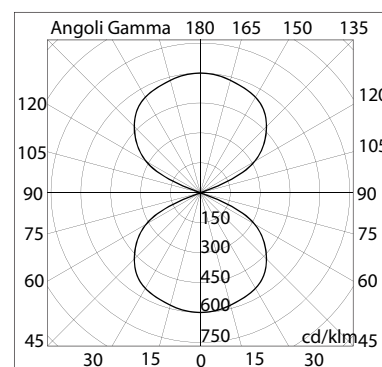

# BL-3032

<b>BL-3032.83X</b>	<b>BL-3032.85X</b>	<b>BL-3032.88X</b>
Lamp: TC-T	Lamp: HIT-TC	Lamp: 4 LED
Power: 26W	Power: 20W	Power: 2 x 8.2W
Base: GX24 d-3	Base: G8.5	LED: 2 x 460lm 6300K

- Wall outdoor and indoor luminaire with various light beams
- Painted die-cast aluminium structure
- Tempered glasses or/and lenses
- Aluminium reflector
- Silicon gasket
- Stainless steel screws
- Painting using high resistance to UV and corrosion polyester powders

### Available Colours:

X=2		White	X=9		Anthracite
X=3		Black	X=4		Silver

3032 85