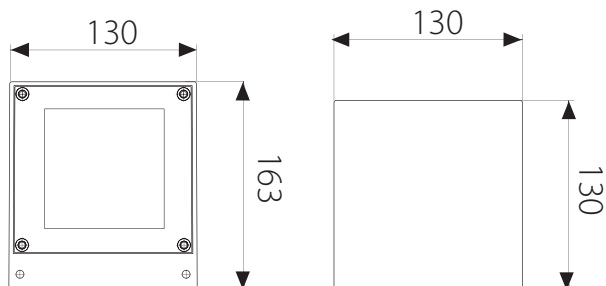

# BL-3032

<b>BL-3032.83X</b>	<b>BL-3032.85X</b>	<b>BL-3032.88X</b>
Lamp: TC-T	Lamp: HIT-TC	Lamp: 4 LED
Power: 26W	Power: 20W	Power: 2 x 8.2W
Base: GX24 d-3	Base: G8.5	LED: 2 x 460lm 6300K

- Wall outdoor and indoor luminaire with various light beams
- Painted die-cast aluminium structure
- Tempered glasses or/and lenses
- Aluminium reflector
- Silicon gasket
- Stainless steel screws
- Painting using high resistance to UV and corrosion polyester powders

### Available Colours:

X=2		White	X=9		Anthracite
X=3		Black	X=4		Silver

3032 85