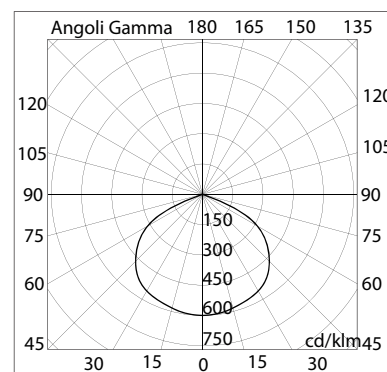

Available Colours:

X=2 White   X=9 Anthracite
X=3 Black   X=4 Silver

- Wall outdoor and indoor luminaire with various light beams
- Painted die-cast aluminium structure
- Tempered glasses or/and lenses
- Aluminium reflector
- Silicon gasket
- Stainless steel screws
- Painting using high resistance to UV and corrosion polyester powders