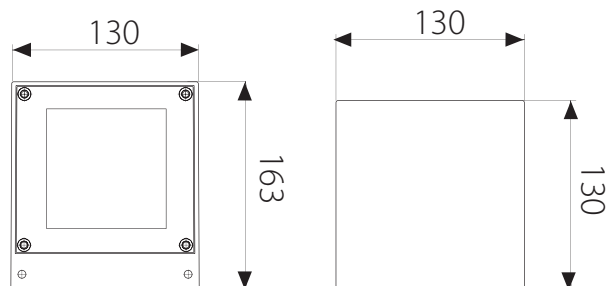

# BL-3031

**BL-3031.83X**

Lamp: TC-T  
Power: 26W  
Base: GX24 d-3

**BL-3031.85X**

Lamp: HIT-TC  
Power: 20W  
Base: G8.5

**BL-3031.88X**

Lamp: 2 LED  
Power: 8.2W  
LED: 460lm 6300K

**Available Colours:**

X=2 White    X=9 Anthracite  
X=3 Black    X=4 Silver

- Wall outdoor and indoor luminaire with various light beams
- Painted die-cast aluminium structure
- Tempered glasses or/and lenses
- Aluminium reflector
- Silicon gasket
- Stainless steel screws
- Painting using high resistance to UV and corrosion polyester powders