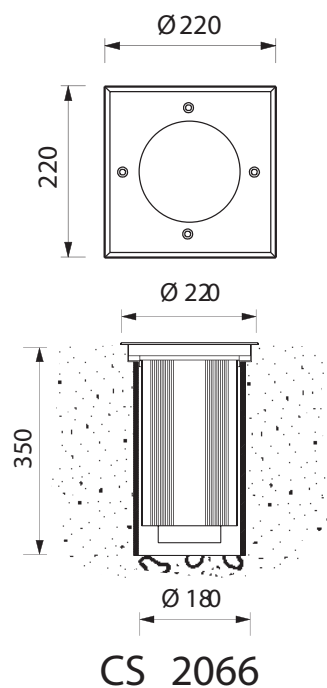

# BL-2267

**BL-2267.730**

Lamp: HIE  
Power: 70W  
Base: E27

**BL-2267.740**

Lamp: HSE  
Power: 70W  
Base: E27

- Outdoor recessed ground luminaire
- Painted die-cast aluminium structure
- Stainless steel AISI 316
- Die-cast aluminium diffuser grid (on request)
- Transparent diffuser
- Aluminium reflector
- Silicon gaskets
- Stainless steel screws
- Polypropylene holder
- Painting using high resistance to UV and corrosion polyester powders