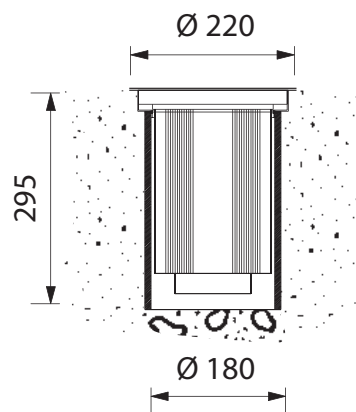

# BL-2168

## BL-2168.840

Lamp: TC-T

Power: 18W

Base: GX24 d-3

- Outdoor recessed ground luminaire
- Painted die-cast aluminium structure
- Stainless steel AISI 316 (available in round or square shape) or die-cast aluminium ring
- Die-cast aluminium diffuser grid (on request)
- Satin glass diffuser
- Aluminium reflector
- Silicon gaskets
- Stainless steel screws
- Polypropylene holder
- Painting using high resistance to UV and corrosion polyester powders