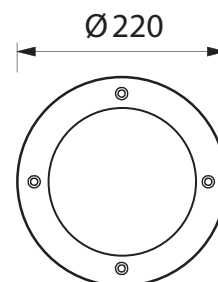

# BL-2168

## BL-2168.840

Lamp: TC-T

Power: 18W

Base: GX24 d-3

- Outdoor recessed ground luminaire
- Painted die-cast aluminium structure
- Stainless steel AISI 316 (available in round or square shape) or die-cast aluminium ring
- Die-cast aluminium diffuser grid (on request)
- Satin glass diffuser
- Aluminium reflector
- Silicon gaskets
- Stainless steel screws
- Polypropylene holder
- Painting using high resistance to UV and corrosion polyester powders