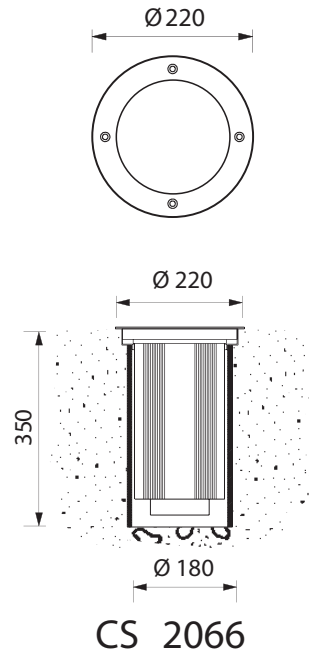

BL-2167

BL-2167.730

Lamp: HIE
Power: 70W
Base: E27

BL-2167.740

Lamp: HSE
Power: 70W
Base: E27

- Outdoor recessed ground luminaire
- Painted die-cast aluminium structure
- Stainless steel AISI 316 (available in round or square shape) or die-cast aluminium ring
- Die-cast aluminium diffuser grid (on request)
- Satin glass diffuser
- Aluminium reflector
- Silicon gaskets
- Stainless steel screws
- Polypropylene holder
- Painting using high resistance to UV and corrosion polyester powders