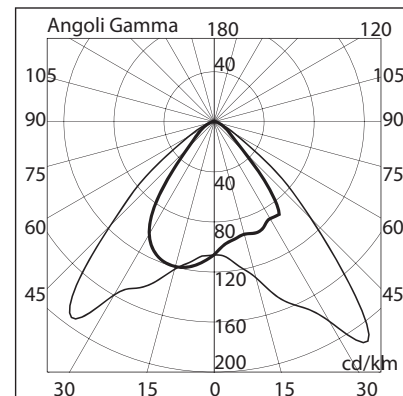

BL-2167

BL-2167.730

Lamp: HIE
Power: 70W
Base: E27

BL-2167.740

Lamp: HSE
Power: 70W
Base: E27

- Outdoor recessed ground luminaire
- Painted die-cast aluminium structure
- Stainless steel AISI 316 (available in round or square shape) or die-cast aluminium ring
- Die-cast aluminium diffuser grid (on request)
- Satin glass diffuser
- Aluminium reflector
- Silicon gaskets
- Stainless steel screws
- Polypropylene holder
- Painting using high resistance to UV and corrosion polyester powders