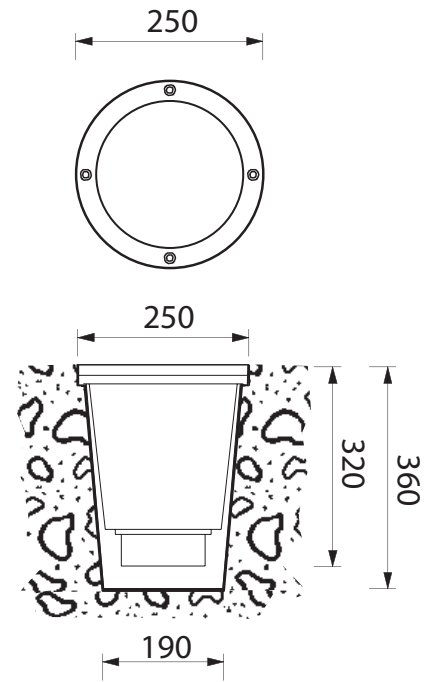

# BL-2071

## BL-2071.783

Lamp: HIT-DE

Power: 70W

Base: Rx7s

- Outdoor recessed ground luminaire
- Painted die-cast aluminium structure
- Die cast aluminium ring
- Die-cast aluminium diffuser grid (on request)
- Transparent glass diffuser
- Aluminium reflector
- Silicon gaskets
- Stainless steel screws
- Technopolymer holder
- Painting using high resistance to UV and corrosion polyester powders