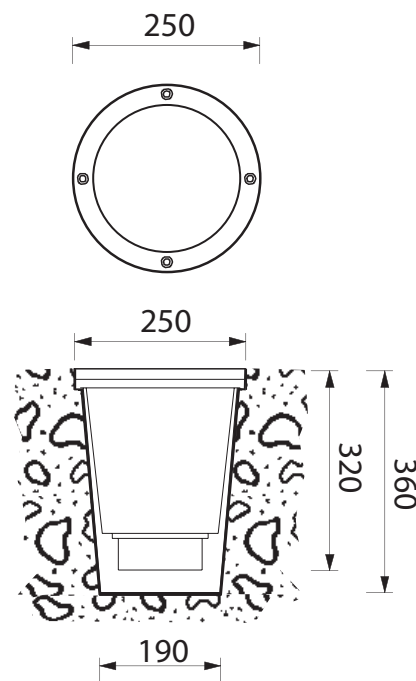

# BL-2070

**BL-2070.353**

Lamp: HIT  
Power: 35W  
Base: G12

**BL-2070.773**

Lamp: HIT  
Power: 70W  
Base: G12

- Outdoor recessed ground luminaire
- Painted die-cast aluminium structure
- Die cast aluminium ring
- Die-cast aluminium diffuser grid (on request)
- Transparent glass diffuser
- Aluminium reflector
- Silicon gaskets
- Stainless steel screws
- Technopolymer holder
- Painting using high resistance to UV and corrosion polyester powders