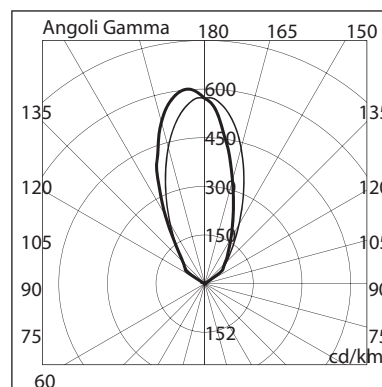

# BL-2070

**BL-2070.353**

Lamp: HIT  
Power: 35W  
Base: G12

**BL-2070.773**

Lamp: HIT  
Power: 70W  
Base: G12

- Outdoor recessed ground luminaire
- Painted die-cast aluminium structure
- Die cast aluminium ring
- Die-cast aluminium diffuser grid (on request)
- Transparent glass diffuser
- Aluminium reflector
- Silicon gaskets
- Stainless steel screws
- Technopolymer holder
- Painting using high resistance to UV and corrosion polyester powders