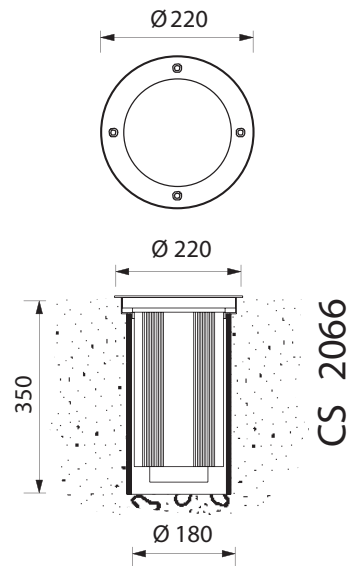

BL-2067

BL-2067.730	BL-2067.740
Lamp: HIE	Lamp: HSE
Power: 70W	Power: 70W
Base: E27	Base: E27

Colours

$\chi=3$  Black $\chi=4$  Silver
 $\chi=9$  Anthracite

- Outdoor recessed ground luminaire
- Painted die-cast aluminium structure
- Stainless steel AISI 316 (available in round or square shape) or die-cast aluminium ring
- Die-cast aluminium diffuser grid (on request)
- Transparent or satin glass diffuser
- Aluminium reflector
- Silicon gaskets
- Stainless steel screws
- Polypropylene holder
- Painting using high resistance to UV and corrosion polyester powders