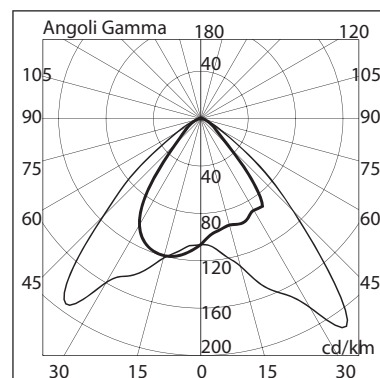

BL-2067

BL-2067.730	BL-2067.740
Lamp: HIE	Lamp: HSE
Power: 70W	Power: 70W
Base: E27	Base: E27

Colours

$\chi=3$  Black $\chi=4$  Silver
 $\chi=9$  Anthracite

- Outdoor recessed ground luminaire
- Painted die-cast aluminium structure
- Stainless steel AISI 316 (available in round or square shape) or die-cast aluminium ring
- Die-cast aluminium diffuser grid (on request)
- Transparent or satin glass diffuser
- Aluminium reflector
- Silicon gaskets
- Stainless steel screws
- Polypropylene holder
- Painting using high resistance to UV and corrosion polyester powders