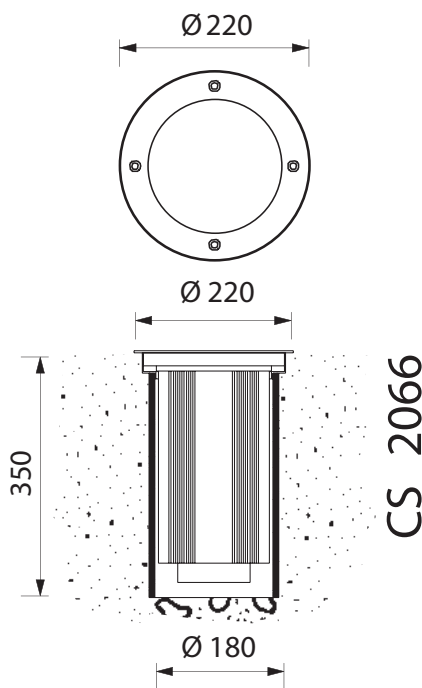

BL-2066

BL-2066.830

Lamp: TC-T
Power: 26W
Base: GX24 d-3

- Outdoor recessed ground luminaire
- Painted die-cast aluminium structure
- Stainless steel AISI 316 (available in round or square shape) or die-cast aluminium ring
- Die-cast aluminium diffuser grid (on request)
- Transparent or satin glass diffuser
- Aluminium reflector
- Silicon gaskets
- Stainless steel screws
- Polypropylene holder
- Painting using high resistance to UV and corrosion polyester powders