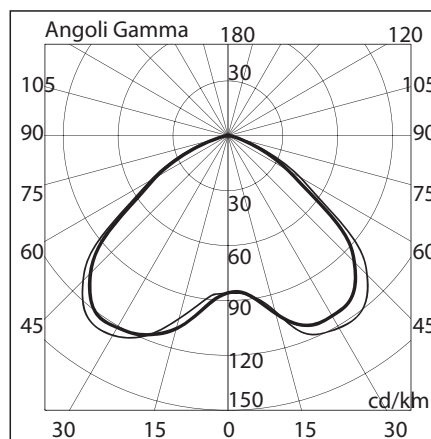

BL-2066

BL-2066.830

Lamp: TC-T
Power: 26W
Base: GX24 d-3

- Outdoor recessed ground luminaire
- Painted die-cast aluminium structure
- Stainless steel AISI 316 (available in round or square shape) or die-cast aluminium ring
- Die-cast aluminium diffuser grid (on request)
- Transparent or satin glass diffuser
- Aluminium reflector
- Silicon gaskets
- Stainless steel screws
- Polypropylene holder
- Painting using high resistance to UV and corrosion polyester powders