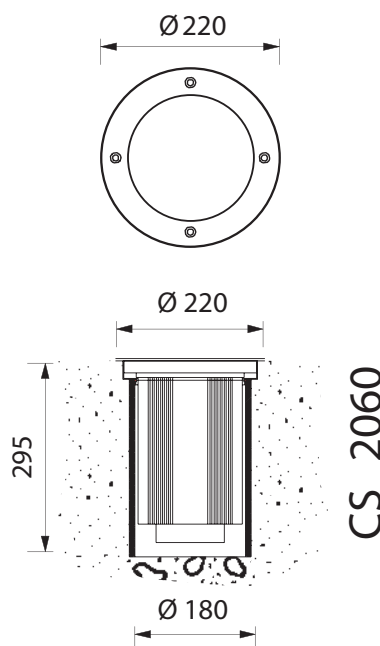

# BL-2063

<b>BL-2063.600</b>	<b>BL-2063.680</b>	<b>BL-2063.680</b>
Lamp: T2	Lamp: 60 x White LED	Lamp: 1 x White LED
Power: 6W	Power: 4W	Power: 4.1W
Base: Gx53	LED: 260lm 4000K	LED: 230lm 6300K

- Outdoor recessed ground luminaire
- Painted die-cast aluminium structure
- Stainless steel AISI 316 (available in round or square shape) or die-cast aluminium ring
- Die-cast aluminium diffuser grid (on request)
- Satin glass diffuser
- Aluminium reflector
- Silicon gaskets
- Stainless steel screws
- Polypropylene holder
- Painting using high resistance to UV and corrosion polyester powders