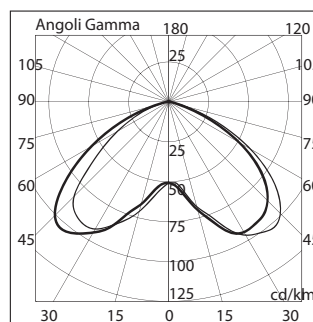

# BL-2063

<b>BL-2063.600</b>	<b>BL-2063.680</b>	<b>BL-2063.680</b>
Lamp: T2	Lamp: 60 x White LED	Lamp: 1 x White LED
Power: 6W	Power: 4W	Power: 4.1W
Base: Gx53	LED: 260lm 4000K	LED: 230lm 6300K

- Outdoor recessed ground luminaire
- Painted die-cast aluminium structure
- Stainless steel AISI 316 (available in round or square shape) or die-cast aluminium ring
- Die-cast aluminium diffuser grid (on request)
- Satin glass diffuser
- Aluminium reflector
- Silicon gaskets
- Stainless steel screws
- Polypropylene holder
- Painting using high resistance to UV and corrosion polyester powders