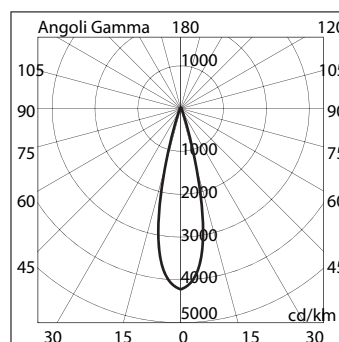

Available Colours:

X=4 Silver X=9 Anthracite

- Indoor and outdoor spotlight
- Painted die-cast aluminium structure
- Satin tempered glass diffuser for QT12 and QT14 and transparent glass diffuser for QR70
- Aluminium reflector
- Silicon gaskets
- Stainless steel screws
- Painting using high resistance to UV and corrosion polyester powders

2020 40