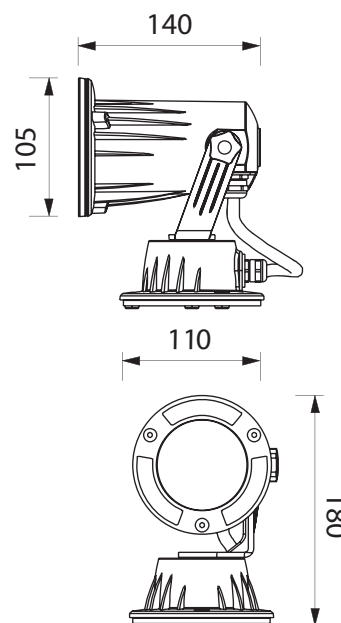

# BL-2020

**BL-2020.12X**

Lamp: QT12  
Power: 50W  
Base: GY 6.35 12V

**BL-2020.14X**

Lamp: QT-14  
Power: 40W  
Base: G9

**BL-2020.40X**

Lamp: QR70  
Power: 50W  
Base: BA15d 12V

**Available Colours:**

X=4  Silver X=9  Anthracite

- Indoor and outdoor spotlight
- Painted die-cast aluminium structure
- Satin tempered glass diffuser for QT12 and QT14 and transparent glass diffuser for QR70
- Aluminium reflector
- Silicon gaskets
- Stainless steel screws
- Painting using high resistance to UV and corrosion polyester powders