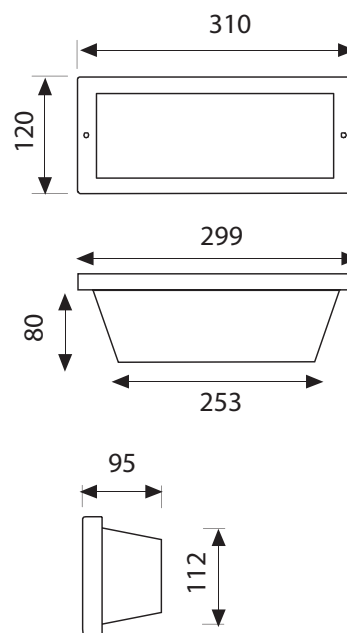

BL-2015

BL-2015.000	BL-2015.960	BL-2015.950
Lamp: A60	Lamp: TC-D	Lamp: TC-D
Power: 60W	Power: 18W	Power: 26W
Base: E27	Base: G24 d-2	Base: G24 d-3

- Indoor and outdoor recessed wall luminaire
- Die-cast aluminium structure
- Stainless steel cover AISI 316
- Tempered opal glass diffuser
- Silicon gaskets
- Technopolymer wall holder
- Stainless steel screws
- Painting using high resistance to UV and corrosion polyester powders