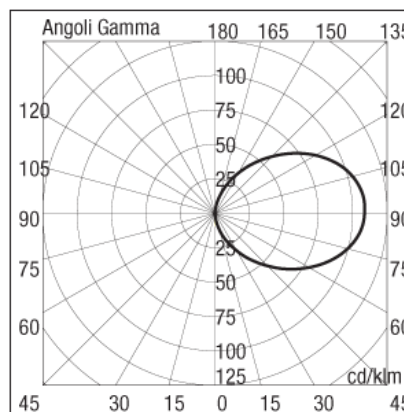

BL-2015

BL-2015.000	BL-2015.960	BL-2015.950
Lamp: A60	Lamp: TC-D	Lamp: TC-D
Power: 60W	Power: 18W	Power: 26W
Base: E27	Base: G24 d-2	Base: G24 d-3

- Indoor and outdoor recessed wall luminaire
- Die-cast aluminium structure
- Stainless steel cover AISI 316
- Tempered opal glass diffuser
- Silicon gaskets
- Technopolymer wall holder
- Stainless steel screws
- Painting using high resistance to UV and corrosion polyester powders