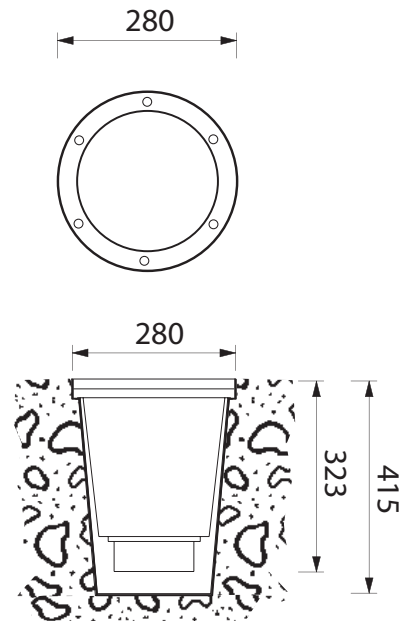

BL-1478

BL-1478.35X	BL-1478.77X	BL-1478.75X
Lamp: HIT	Lamp: HIT	Lamp: HIT
Power: 35W	Power: 70W	Power: 150W
Base: G12	Base: G12	Base: G12

- Outdoor recessed ground luminaire
- Painted die-cast aluminium structure
- Black die-cast aluminium ring
- Die-cast aluminium diffuser grid (on request)
- Transparent glass diffuser
- Aluminium symmetrical reflector
- Silicon gaskets
- Stainless steel screws
- Technopolymer holder
- Painting using high resistance to UV and corrosion polyester powders