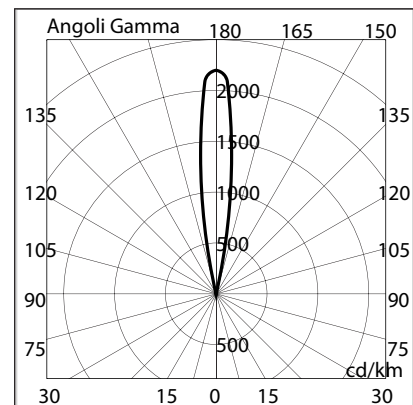

BL-1478

BL-1478.35X	BL-1478.77X	BL-1478.75X
Lamp: HIT	Lamp: HIT	Lamp: HIT
Power: 35W	Power: 70W	Power: 150W
Base: G12	Base: G12	Base: G12

- Outdoor recessed ground luminaire
- Painted die-cast aluminium structure
- Black die-cast aluminium ring
- Die-cast aluminium diffuser grid (on request)
- Transparent glass diffuser
- Aluminium symmetrical reflector
- Silicon gaskets
- Stainless steel screws
- Technopolymer holder
- Painting using high resistance to UV and corrosion polyester powders