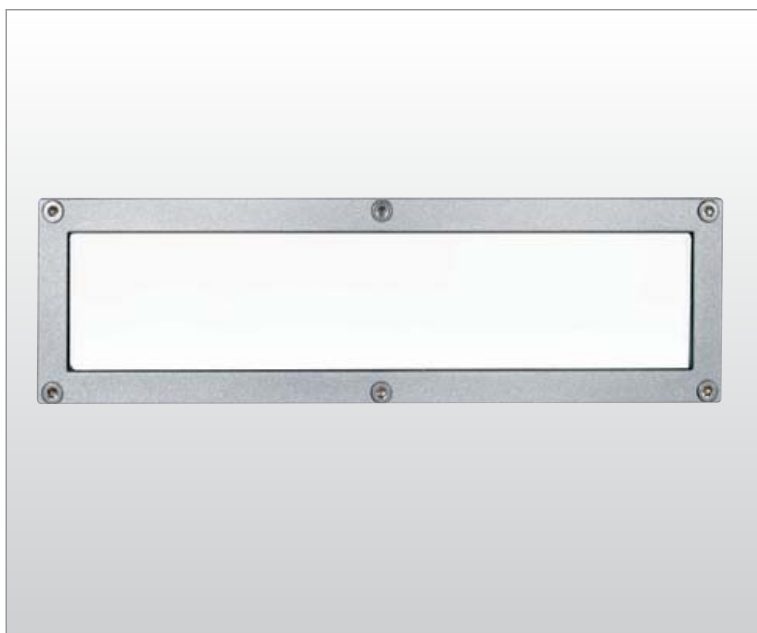

BL-1415

BL-1415.960

Lamp: TC-D
Power: 18W
Base: G24 d-2

BL-1415.660

Lamp: 5 x White LED
Power: 6W
LED: 675lm 6000K

BL-1415.670

Lamp: 5 x Blue LED
Power: 6W
LED: 370lm

BL-1415.680

Lamp: 5 x Red LED
Power: 6W
LED: 370lm

- Recessed ground or wall luminaire
- Painted die-cast aluminium body
- Stainless steel AISI 360 cover
- Aluminium reflector
- Satin tempered glass diffuser
- Silicon gaskets
- Stainless steel screws
- Technopolymer wall holder
- Painting using high resistance to UV and corrosion polyester powders

Stainless Steel Cover

1415 96

IP65 Wall version
IP67 Ground version