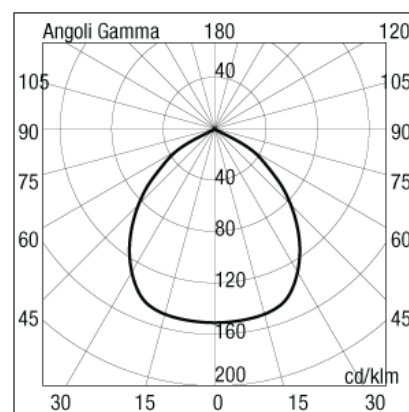

Stainless Steel Cover

1415 96

IP65 Wall version
IP67 Ground version