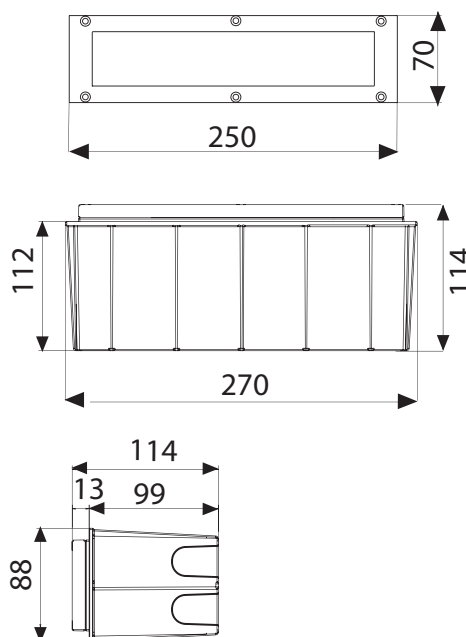

BL-1415

BL-1415.960

Lamp: TC-D
Power: 18W
Base: G24 d-2

BL-1415.660

Lamp: 5 x White LED
Power: 6W
LED: 675lm 6000K

BL-1415.670

Lamp: 5 x Blue LED
Power: 6W
LED: 370lm

BL-1415.680

Lamp: 5 x Red LED
Power: 6W
LED: 370lm

- Recessed ground or wall luminaire
- Painted die-cast aluminium body
- Stainless steel AISI 360 cover
- Aluminium reflector
- Satin tempered glass diffuser
- Silicon gaskets
- Stainless steel screws
- Technopolymer wall holder
- Painting using high resistance to UV and corrosion polyester powders