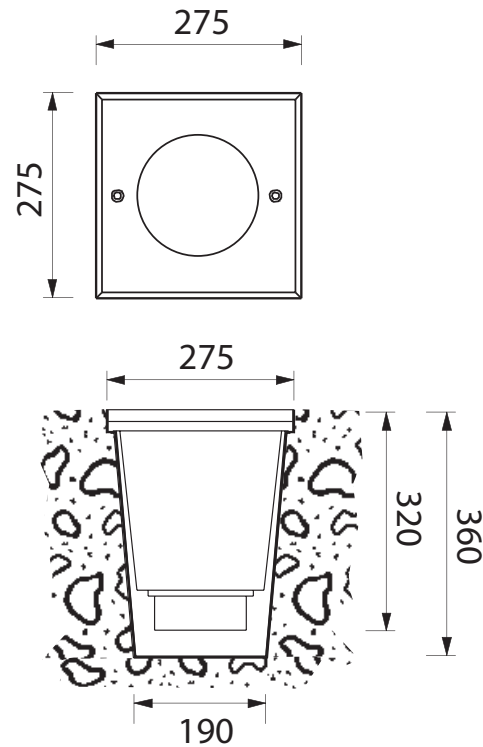

BL-1274

BL-1274.770

Lamp: HIT

Power: 70W

Base: G12

- Outdoor recessed ground luminaire
- Painted die-cast aluminium structure
- Stainless steel AISI 316
- Die-cast aluminium diffuser grid (on request)
- Satin glass diffuser
- Aluminium reflector
- Silicon gaskets
- Stainless steel screws
- Technopolymer holder
- Painting using high resistance to UV and corrosion polyester powders