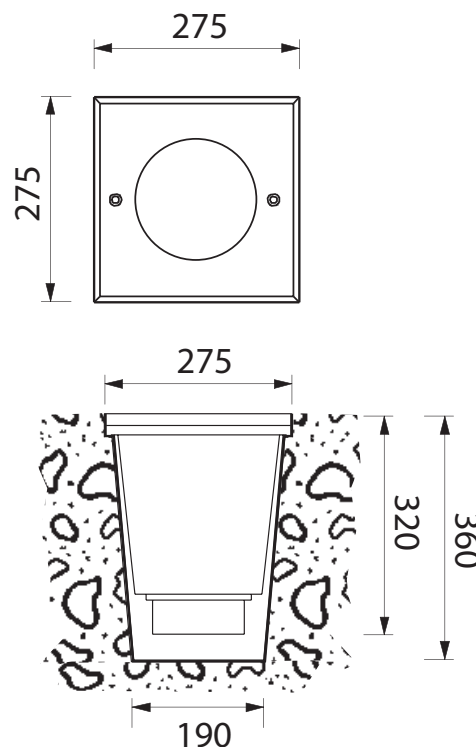

BL-1271

BL-1271.780

Lamp: HIT-DE

Power: 70W

Base: Rx7s

- Outdoor recessed ground luminaire
- Painted die-cast aluminium structure
- Stainless steel AISI 316
- Die-cast aluminium diffuser grid (on request)
- Transparent glass diffuser
- Aluminium reflector
- Silicon gaskets
- Stainless steel screws
- Technopolymer holder
- Painting using high resistance to UV and corrosion polyester powders