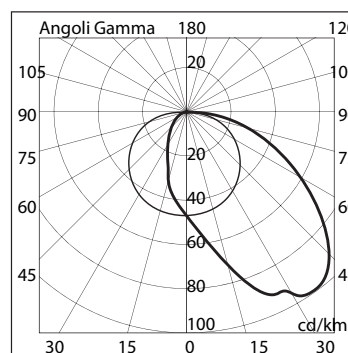

Available Colours:

X=2 White X=9 Anthracite
X=3 Black X=4 Silver

- Recessed wall luminaire
- Die-cast aluminium body and ring
- Satin tempered glass diffuser
- EPDM gasket for Gamma Big and silicon gasket for
- Technopolymer wall holder
- Stainless steel screws
- Painting using high resistance to UV and corrosion polyester powders

1094 91