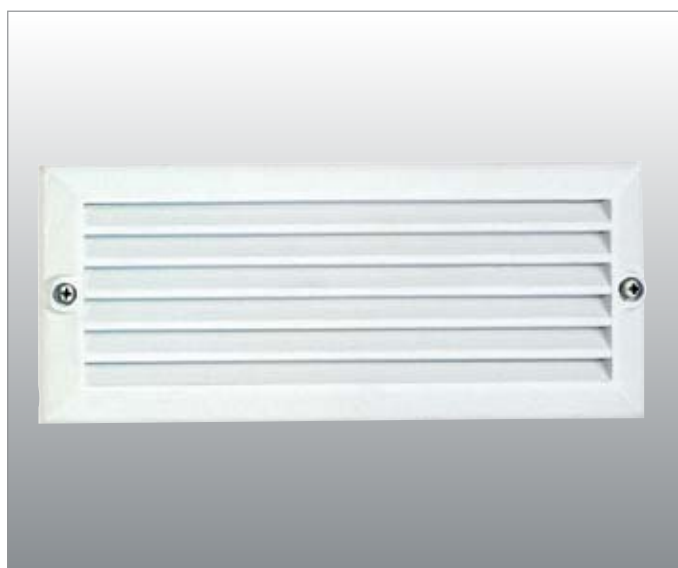

BL-1094

BL-1094.00X

Lamp: C35
Power: 40W
Base: E14

BL-1094.91X

Lamp: TC
Power: 9W
Base: G23

BL-1094.88X

Lamp: 2 x White LED
Power: 8.2W
LED: 460lm 6300K

Available Colours:

X=2 White X=9 Anthracite
X=3 Black X=4 Silver

- Recessed wall luminaire
- Die-cast aluminium body and ring
- Satin tempered glass diffuser
- EPDM gasket for Gamma Big and silicon gasket for
- Technopolymer wall holder
- Stainless steel screws
- Painting using high resistance to UV and corrosion polyester powders