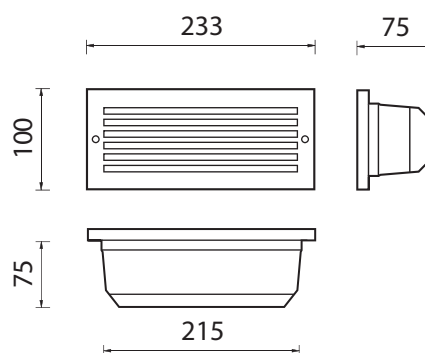

BL-1094

BL-1094.00X

Lamp: C35
Power: 40W
Base: E14

BL-1094.91X

Lamp: TC
Power: 9W
Base: G23

BL-1094.88X

Lamp: 2 x White LED
Power: 8.2W
LED: 460lm 6300K

Available Colours:

X=2 White X=9 Anthracite
X=3 Black X=4 Silver

- Recessed wall luminaire
- Die-cast aluminium body and ring
- Satin tempered glass diffuser
- EPDM gasket for Gamma Big and silicon gasket for
- Technopolymer wall holder
- Stainless steel screws
- Painting using high resistance to UV and corrosion polyester powders